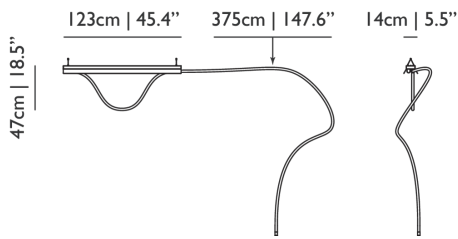

Packaging

WIDTH 36cm | 14.2"
HEIGHT 21cm | 8.3"
CUBAGE 0.11m³ | 4ft³
LENGTH 150cm | 59.1"

Technical CE

MATERIAL

Powdercoated metal base with silicone LED tubes

LIGHTSOURCE TYPE

LED

LIGHTSOURCE INCLUDED

Black

CABLE LENGTH

250cm | 98.4"

SWITCH

No

CANOPY

Matching steel cylinder

CHROM X

Tubelight / 500

Dimensions

Product

WIDTH 123cm | 48.4"
HEIGHT 8cm | 3.1"
DEPTH 15cm | 5.9"
WEIGHT NETTO 8.5kg | 18.74lbs

Packaging

WIDTH 56cm | 22"
HEIGHT 26cm | 10.2"
CUBAGE 0.2m³ | 6.94ft³
LENGTH 135cm | 53.1"