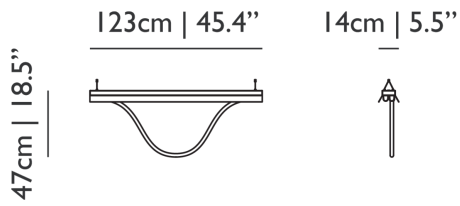

Detailing

Illuminate any space with the versatile Tubelight—perfect for offices, homes, and commercial settings.

Colours

Tubelight

Tubelight / 150

Dimensions

Product

WIDTH 123cm | 48.4"
HEIGHT 47cm | 18.5"
DEPTH 15cm | 5.9"
WEIGHT NETTO 6.7kg | 14.77lbs

Packaging

WIDTH 36cm | 14.2"
HEIGHT 21cm | 8.3"
CUBAGE 0.11m³ | 4ft³
LENGTH 150cm | 59.1"

Technical CE

MATERIAL

Powdercoated metal base with silicone LED tubes

LIGHTSOURCE TYPE

LED

LIGHTSOURCE INCLUDED

Tubelight / 500

Dimensions

Product

WIDTH 123cm | 48.4"
HEIGHT 8cm | 3.1"
DEPTH 15cm | 5.9"
WEIGHT NETTO 8.5kg | 18.74lbs

Packaging

WIDTH 56cm | 22"
HEIGHT 26cm | 10.2"
CUBAGE 0.2m³ | 6.94ft³
LENGTH 135cm | 53.1"