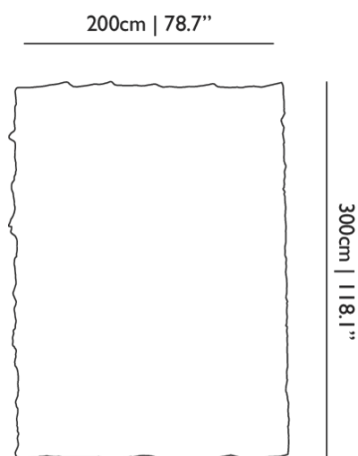

Detailing

Moooi Carpets uses a more environmentally aware way to produce carpets. With less dye waste, fewer cleaning cycles and less energy consumption.

Colours

Scarlet

Sprouts Carpet / Rectangular 200x300

Dimensions

Product

WIDTH 200cm | 78.7"

HEIGHT 300cm | 118.1"

DEPTH 0.1cm | 0"

WEIGHT NETTO 16kg | 35.27lbs

Packaging

WIDTH 30cm | 11.8"

HEIGHT 300cm | 118.1"

CUBAGE 0.27m³ | 9.53ft³

LENGTH 30cm | 11.8"

WEIGHT 15.6kg | 34.39lbs

Technical

MATERIAL

Pile: 100 % PA | Backing: PP Woven Textile backing
