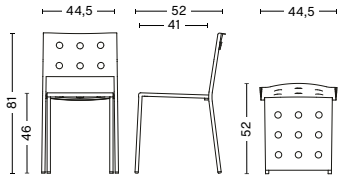

DIMENSIONS

BALCONY CHAIR

WIDTH 44,5 CM | 17.50"
DEPTH 51,5 CM | 20.25"
HEIGHT 79 CM | 31"
SEAT HEIGHT 46 CM | 18"
SEAT DEPTH 41 CM | 16.25"

BALCONY ARMCHAIR

WIDTH 51,5 CM | 20.25"
DEPTH 51,5 CM | 20.25"
HEIGHT 79 CM | 31"
SEAT HEIGHT 46 CM | 18"
SEAT DEPTH 41 CM | 16.25"

BALCONY DINING CHAIR

WIDTH 44,5 CM | 17.50"
DEPTH 52 CM | 20.50"
HEIGHT 81 CM | 32"
SEAT HEIGHT 46 CM | 18"
SEAT DEPTH 41 CM | 16.25"

BALCONY DINING ARMCHAIR

WIDTH 51,5 CM | 20.25"
DEPTH 52 CM | 20.50"
HEIGHT 81 CM | 32"
SEAT HEIGHT 46 CM | 18"
SEAT DEPTH 41 CM | 16.25"

BALCONY BENCH

LENGTH 119,5 CM | 47"
DEPTH 35 CM | 13.75"
HEIGHT 46 CM | 18"

BALCONY BENCH

LENGTH 165,5 CM | 65.25"
DEPTH 35 CM | 13.75"
HEIGHT 46 CM | 18"

DIMENSIONS

BALCONY DINING BENCH
 WIDTH 114 CM | 45"
 DEPTH 52 CM | 20.50"
 HEIGHT 79 CM | 31"
 SEAT HEIGHT 46 CM | 18"

DIMENSIONS

FOR CHAIR, ARMCHAIR, DINING CHAIR & DINING ARMCHAIR
WIDTH 38,5 CM | 15.25"
DEPTH 40,5 CM | 16"
HEIGHT 4 CM | 1.50"

FOR LOUNGE CHAIR & LOUNGE ARMCHAIR
WIDTH 49,5 CM | 20.75"
DEPTH 51,5 CM | 19"
HEIGHT 4 CM | 1.50"