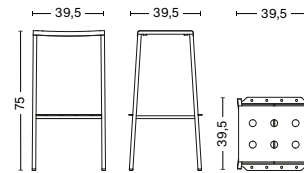

DIMENSIONS

BALCONY CHAIR

WIDTH 44,5 CM | 17.50"
DEPTH 51,5 CM | 20.25"
HEIGHT 79 CM | 31"
SEAT HEIGHT 46 CM | 18"
SEAT DEPTH 41 CM | 16.25"

BALCONY ARMCHAIR

WIDTH 51,5 CM | 20.25"
DEPTH 51,5 CM | 20.25"
HEIGHT 79 CM | 31"
SEAT HEIGHT 46 CM | 18"
SEAT DEPTH 41 CM | 16.25"

BALCONY DINING CHAIR

WIDTH 44,5 CM | 17.50"
DEPTH 52 CM | 20.50"
HEIGHT 81 CM | 32"
SEAT HEIGHT 46 CM | 18"
SEAT DEPTH 41 CM | 16.25"

BALCONY DINING ARMCHAIR

WIDTH 51,5 CM | 20.25"
DEPTH 52 CM | 20.50"
HEIGHT 81 CM | 32"
SEAT HEIGHT 46 CM | 18"
SEAT DEPTH 41 CM | 16.25"

BALCONY BENCH

LENGTH 119,5 CM | 47"
DEPTH 35 CM | 13.75"
HEIGHT 46 CM | 18"

BALCONY BENCH

LENGTH 165,5 CM | 65.25"
DEPTH 35 CM | 13.75"
HEIGHT 46 CM | 18"

DIMENSIONS

BALCONY DINING BENCH
 WIDTH 114 CM | 45"
 DEPTH 52 CM | 20.50"
 HEIGHT 79 CM | 31"
 SEAT HEIGHT 46 CM | 18"

BALCONY DINING BENCH W. ARM
 WIDTH 121 CM | 47.50"
 DEPTH 52 CM | 20.50"
 HEIGHT 79 CM | 31"
 SEAT HEIGHT 46 CM | 18"

BALCONY BAR STOOL LOW
 WIDTH 39,5 CM | 15.50"
 DEPTH 39,5 CM | 15.50"
 HEIGHT 65 CM | 25.50"