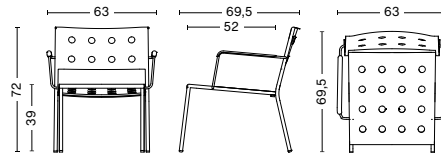

BALCONY BENCH

LENGTH 119,5 CM | 47"
DEPTH 35 CM | 13.75"
HEIGHT 46 CM | 18"

BALCONY BENCH

LENGTH 165,5 CM | 65.25"
DEPTH 35 CM | 13.75"
HEIGHT 46 CM | 18"

DIMENSIONS

BALCONY DINING BENCH
 WIDTH 114 CM | 45"
 DEPTH 52 CM | 20.50"
 HEIGHT 79 CM | 31"
 SEAT HEIGHT 46 CM | 18"

BALCONY DINING BENCH W. ARM
 WIDTH 121 CM | 47.50"
 DEPTH 52 CM | 20.50"
 HEIGHT 79 CM | 31"
 SEAT HEIGHT 46 CM | 18"

BALCONY BAR STOOL LOW
 WIDTH 39,5 CM | 15.50"
 DEPTH 39,5 CM | 15.50"
 HEIGHT 65 CM | 25.50"

BALCONY BAR STOOL HIGH
 WIDTH 39,5 CM | 15.50"
 DEPTH 39,5 CM | 15.50"
 HEIGHT 75 CM | 29.50"

BALCONY STOOL
 WIDTH 39 CM | 15.25"
 DEPTH 35 CM | 13.75"
 HEIGHT 46 CM | 18"

BALCONY LOUNGE CHAIR
 WIDTH 55 CM | 21.75"
 DEPTH 69,5 CM | 27.25"
 HEIGHT 72 CM | 28.25"
 SEAT HEIGHT 39 CM | 15.25"
 SEAT DEPTH 52 CM | 20.50"