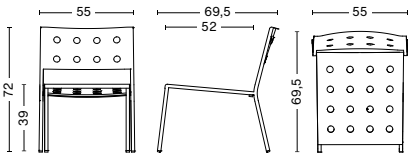

BALCONY BENCH

LENGTH 119,5 CM | 47"
DEPTH 35 CM | 13.75"
HEIGHT 46 CM | 18"

BALCONY BENCH

LENGTH 165,5 CM | 65.25"
DEPTH 35 CM | 13.75"
HEIGHT 46 CM | 18"

DIMENSIONS

BALCONY DINING BENCH
 WIDTH 114 CM | 45"
 DEPTH 52 CM | 20.50"
 HEIGHT 79 CM | 31"
 SEAT HEIGHT 46 CM | 18"

BALCONY DINING BENCH W. ARM
 WIDTH 121 CM | 47.50"
 DEPTH 52 CM | 20.50"
 HEIGHT 79 CM | 31"
 SEAT HEIGHT 46 CM | 18"

BALCONY BAR STOOL LOW
 WIDTH 39,5 CM | 15.50"
 DEPTH 39,5 CM | 15.50"
 HEIGHT 65 CM | 25.50"

BALCONY BAR STOOL HIGH
 WIDTH 39,5 CM | 15.50"
 DEPTH 39,5 CM | 15.50"
 HEIGHT 75 CM | 29.50"

BALCONY STOOL
 WIDTH 39 CM | 15.25"
 DEPTH 35 CM | 13.75"
 HEIGHT 46 CM | 18"

BALCONY LOUNGE CHAIR
 WIDTH 55 CM | 21.75"
 DEPTH 69,5 CM | 27.25"
 HEIGHT 72 CM | 28.25"
 SEAT HEIGHT 39 CM | 15.25"
 SEAT DEPTH 52 CM | 20.50"