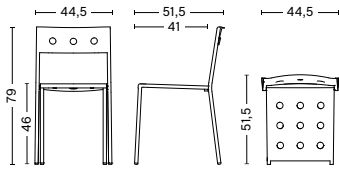

DIMENSIONS

BALCONY CHAIR

WIDTH 44,5 CM | 17.50"
DEPTH 51,5 CM | 20.25"
HEIGHT 79 CM | 31"
SEAT HEIGHT 46 CM | 18"
SEAT DEPTH 41 CM | 16.25"

BALCONY ARMCHAIR

WIDTH 51,5 CM | 20.25"
DEPTH 51,5 CM | 20.25"
HEIGHT 79 CM | 31"
SEAT HEIGHT 46 CM | 18"
SEAT DEPTH 41 CM | 16.25"

BALCONY BENCH

LENGTH 119,5 CM | 47"
DEPTH 35 CM | 13.75"
HEIGHT 46 CM | 18"

BALCONY BENCH

LENGTH 165,5 CM | 65.25"
DEPTH 35 CM | 13.75"
HEIGHT 46 CM | 18"

DIMENSIONS

BALCONY DINING BENCH
 WIDTH 114 CM | 45"
 DEPTH 52 CM | 20.50"
 HEIGHT 79 CM | 31"
 SEAT HEIGHT 46 CM | 18"

BALCONY TABLE
LENGTH 144 CM | 56.75"
WIDTH 76 CM | 30"
HEIGHT 74 CM | 29"

BALCONY TABLE
LENGTH 75 CM | 29.50"
WIDTH 76 CM | 30"
HEIGHT 74 CM | 29"

BALCONY LOW TABLE
LENGTH 50 CM | 19.75"
WIDTH 51,5 CM | 20.25"
HEIGHT 39 CM | 15.25"

DIMENSIONS

FOR CHAIR, ARMCHAIR, DINING CHAIR & DINING ARMCHAIR
WIDTH 38,5 CM | 15.25"
DEPTH 40,5 CM | 16"
HEIGHT 4 CM | 1.50"

FOR LOUNGE CHAIR & LOUNGE ARMCHAIR
WIDTH 49,5 CM | 20.75"
DEPTH 51,5 CM | 19"
HEIGHT 4 CM | 1.50"