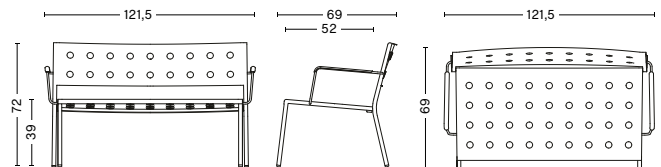

BALCONY DINING BENCH W. ARM
 WIDTH 121 CM | 47.50"
 DEPTH 52 CM | 20.50"
 HEIGHT 79 CM | 31"
 SEAT HEIGHT 46 CM | 18"

BALCONY BAR STOOL LOW
 WIDTH 39,5 CM | 15.50"
 DEPTH 39,5 CM | 15.50"
 HEIGHT 65 CM | 25.50"

BALCONY BAR STOOL HIGH
 WIDTH 39,5 CM | 15.50"
 DEPTH 39,5 CM | 15.50"
 HEIGHT 75 CM | 29.50"

BALCONY STOOL
 WIDTH 39 CM | 15.25"
 DEPTH 35 CM | 13.75"
 HEIGHT 46 CM | 18"

BALCONY LOUNGE CHAIR
 WIDTH 55 CM | 21.75"
 DEPTH 69,5 CM | 27.25"
 HEIGHT 72 CM | 28.25"
 SEAT HEIGHT 39 CM | 15.25"
 SEAT DEPTH 52 CM | 20.50"

BALCONY LOUNGE ARMCHAIR
 WIDTH 63 CM | 24.75"
 DEPTH 69,5 CM | 27.25"
 HEIGHT 72 CM | 28.25"
 SEAT HEIGHT 39 CM | 15.25"
 SEAT DEPTH 52 CM | 20.50"

BALCONY LOUNGE BENCH
 WIDTH 113,5 CM | 44.75"
 DEPTH 69 CM | 27.25"
 HEIGHT 72 CM | 28.25"
 SEAT HEIGHT 39 CM | 15.25"