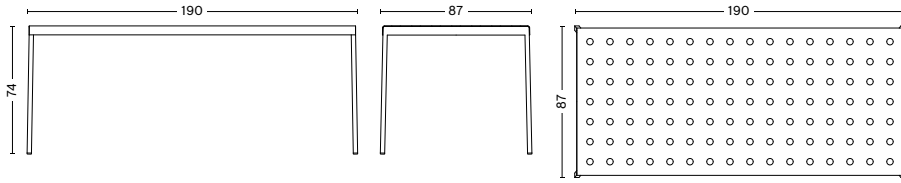

DIMENSIONS

BALCONY TABLE
LENGTH 190 CM | 74.75"
WIDTH 87 CM | 34.25"
HEIGHT 74 CM | 29"