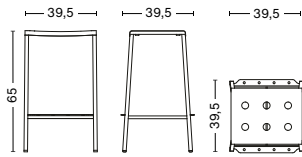

DIMENSIONS

BALCONY CHAIR

WIDTH 44,5 CM | 17.50"
DEPTH 51,5 CM | 20.25"
HEIGHT 79 CM | 31"
SEAT HEIGHT 46 CM | 18"
SEAT DEPTH 41 CM | 16.25"

BALCONY ARMCHAIR

WIDTH 51,5 CM | 20.25"
DEPTH 51,5 CM | 20.25"
HEIGHT 79 CM | 31"
SEAT HEIGHT 46 CM | 18"
SEAT DEPTH 41 CM | 16.25"

BALCONY DINING CHAIR

WIDTH 44,5 CM | 17.50"
DEPTH 52 CM | 20.50"
HEIGHT 81 CM | 32"
SEAT HEIGHT 46 CM | 18"
SEAT DEPTH 41 CM | 16.25"

BALCONY DINING ARMCHAIR

WIDTH 51,5 CM | 20.25"
DEPTH 52 CM | 20.50"
HEIGHT 81 CM | 32"
SEAT HEIGHT 46 CM | 18"
SEAT DEPTH 41 CM | 16.25"

BALCONY BENCH

LENGTH 119,5 CM | 47"
DEPTH 35 CM | 13.75"
HEIGHT 46 CM | 18"

BALCONY BENCH

LENGTH 165,5 CM | 65.25"
DEPTH 35 CM | 13.75"
HEIGHT 46 CM | 18"

DIMENSIONS

BALCONY DINING BENCH
 WIDTH 114 CM | 45"
 DEPTH 52 CM | 20.50"
 HEIGHT 79 CM | 31"
 SEAT HEIGHT 46 CM | 18"

BALCONY DINING BENCH W. ARM
 WIDTH 121 CM | 47.50"
 DEPTH 52 CM | 20.50"
 HEIGHT 79 CM | 31"
 SEAT HEIGHT 46 CM | 18"

BALCONY BAR STOOL LOW
 WIDTH 39,5 CM | 15.50"
 DEPTH 39,5 CM | 15.50"
 HEIGHT 65 CM | 25.50"