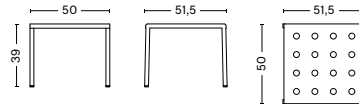

BALCONY LOUNGE ARMCHAIR
 WIDTH 63 CM | 24.75"
 DEPTH 69,5 CM | 27.25"
 HEIGHT 72 CM | 28.25"
 SEAT HEIGHT 39 CM | 15.25"
 SEAT DEPTH 52 CM | 20.50"

BALCONY LOUNGE BENCH
 WIDTH 113,5 CM | 44.75"
 DEPTH 69 CM | 27.25"
 HEIGHT 72 CM | 28.25"
 SEAT HEIGHT 39 CM | 15.25"

BALCONY LOUNGE BENCH W ARM
 WIDTH 121,5 CM | 47.75"
 DEPTH 69 CM | 27.25"
 HEIGHT 72 CM | 28.25"
 SEAT HEIGHT 39 CM | 15.25"

DIMENSIONS

BALCONY TABLE
LENGTH 190 CM | 74.75"
WIDTH 87 CM | 34.25"
HEIGHT 74 CM | 29"

BALCONY TABLE
LENGTH 144 CM | 56.75"
WIDTH 76 CM | 30"
HEIGHT 74 CM | 29"

BALCONY TABLE
LENGTH 75 CM | 29.50"
WIDTH 76 CM | 30"
HEIGHT 74 CM | 29"

BALCONY LOW TABLE
LENGTH 50 CM | 19.75"
WIDTH 51,5 CM | 20.25"
HEIGHT 39 CM | 15.25"