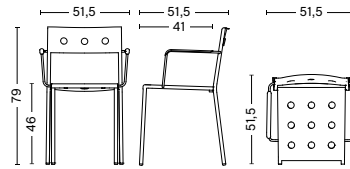

DIMENSIONS

BALCONY CHAIR

WIDTH 44,5 CM | 17.50"
DEPTH 51,5 CM | 20.25"
HEIGHT 79 CM | 31"
SEAT HEIGHT 46 CM | 18"
SEAT DEPTH 41 CM | 16.25"

BALCONY ARMCHAIR

WIDTH 51,5 CM | 20.25"
DEPTH 51,5 CM | 20.25"
HEIGHT 79 CM | 31"
SEAT HEIGHT 46 CM | 18"
SEAT DEPTH 41 CM | 16.25"

BALCONY DINING CHAIR

WIDTH 44,5 CM | 17.50"
DEPTH 52 CM | 20.50"
HEIGHT 81 CM | 32"
SEAT HEIGHT 46 CM | 18"
SEAT DEPTH 41 CM | 16.25"

BALCONY DINING ARMCHAIR

WIDTH 51,5 CM | 20.25"
DEPTH 52 CM | 20.50"
HEIGHT 81 CM | 32"
SEAT HEIGHT 46 CM | 18"
SEAT DEPTH 41 CM | 16.25"

BALCONY BENCH

LENGTH 119,5 CM | 47"
DEPTH 35 CM | 13.75"
HEIGHT 46 CM | 18"

BALCONY BENCH

LENGTH 165,5 CM | 65.25"
DEPTH 35 CM | 13.75"
HEIGHT 46 CM | 18"

DIMENSIONS

BALCONY DINING BENCH
 WIDTH 114 CM | 45"
 DEPTH 52 CM | 20.50"
 HEIGHT 79 CM | 31"
 SEAT HEIGHT 46 CM | 18"

DIMENSIONS

FOR CHAIR, ARMCHAIR, DINING CHAIR & DINING ARMCHAIR
WIDTH 38,5 CM | 15.25"
DEPTH 40,5 CM | 16"
HEIGHT 4 CM | 1.50"

FOR LOUNGE CHAIR & LOUNGE ARMCHAIR
WIDTH 49,5 CM | 20.75"
DEPTH 51,5 CM | 19"
HEIGHT 4 CM | 1.50"