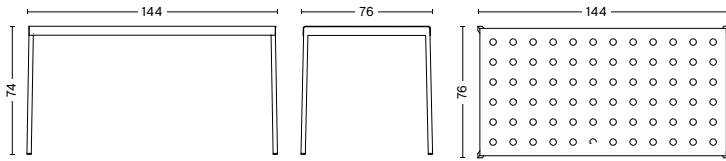

BALCONY LOUNGE ARMCHAIR
 WIDTH 63 CM | 24.75"
 DEPTH 69,5 CM | 27.25"
 HEIGHT 72 CM | 28.25"
 SEAT HEIGHT 39 CM | 15.25"
 SEAT DEPTH 52 CM | 20.50"

BALCONY LOUNGE BENCH
 WIDTH 113,5 CM | 44.75"
 DEPTH 69 CM | 27.25"
 HEIGHT 72 CM | 28.25"
 SEAT HEIGHT 39 CM | 15.25"

BALCONY LOUNGE BENCH W ARM
 WIDTH 121,5 CM | 47.75"
 DEPTH 69 CM | 27.25"
 HEIGHT 72 CM | 28.25"
 SEAT HEIGHT 39 CM | 15.25"

DIMENSIONS

BALCONY TABLE
LENGTH 190 CM | 74.75"
WIDTH 87 CM | 34.25"
HEIGHT 74 CM | 29"