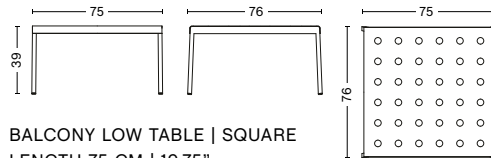

BALCONY LOW TABLE | SQUARE
LENGTH 75 CM | 19.75"
WIDTH 76 CM | 30"
HEIGHT 39 CM | 15.25"