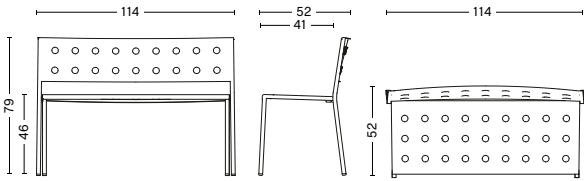

BALCONY DINING CHAIR

WIDTH 44,5 CM | 17.50"
DEPTH 52 CM | 20.50"
HEIGHT 81 CM | 32"
SEAT HEIGHT 46 CM | 18"
SEAT DEPTH 41 CM | 16.25"

BALCONY DINING ARMCHAIR

WIDTH 51,5 CM | 20.25"
DEPTH 52 CM | 20.50"
HEIGHT 81 CM | 32"
SEAT HEIGHT 46 CM | 18"
SEAT DEPTH 41 CM | 16.25"

BALCONY BENCH

LENGTH 119,5 CM | 47"
DEPTH 35 CM | 13.75"
HEIGHT 46 CM | 18"

BALCONY BENCH

LENGTH 165,5 CM | 65.25"
DEPTH 35 CM | 13.75"
HEIGHT 46 CM | 18"

DIMENSIONS

BALCONY DINING BENCH
 WIDTH 114 CM | 45"
 DEPTH 52 CM | 20.50"
 HEIGHT 79 CM | 31"
 SEAT HEIGHT 46 CM | 18"

BALCONY DINING BENCH W. ARM
 WIDTH 121 CM | 47.50"
 DEPTH 52 CM | 20.50"
 HEIGHT 79 CM | 31"
 SEAT HEIGHT 46 CM | 18"

BALCONY BAR STOOL LOW
 WIDTH 39,5 CM | 15.50"
 DEPTH 39,5 CM | 15.50"
 HEIGHT 65 CM | 25.50"