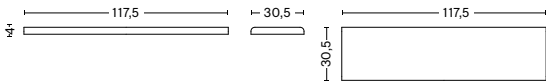

DIMENSIONS

FOR CHAIR, ARMCHAIR, DINING CHAIR & DINING ARMCHAIR
WIDTH 38,5 CM | 15.25"
DEPTH 40,5 CM | 16"
HEIGHT 4 CM | 1.50"

FOR LOUNGE CHAIR & LOUNGE ARMCHAIR
WIDTH 49,5 CM | 20.75"
DEPTH 51,5 CM | 19"
HEIGHT 4 CM | 1.50"