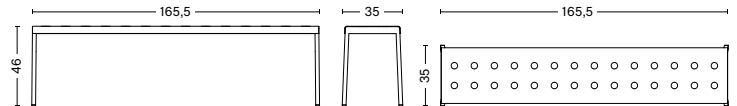

DIMENSIONS

BALCONY CHAIR

WIDTH 44,5 CM | 17.50"
DEPTH 51,5 CM | 20.25"
HEIGHT 79 CM | 31"
SEAT HEIGHT 46 CM | 18"
SEAT DEPTH 41 CM | 16.25"

BALCONY ARMCHAIR

WIDTH 51,5 CM | 20.25"
DEPTH 51,5 CM | 20.25"
HEIGHT 79 CM | 31"
SEAT HEIGHT 46 CM | 18"
SEAT DEPTH 41 CM | 16.25"

BALCONY DINING CHAIR

WIDTH 44,5 CM | 17.50"
DEPTH 52 CM | 20.50"
HEIGHT 81 CM | 32"
SEAT HEIGHT 46 CM | 18"
SEAT DEPTH 41 CM | 16.25"

BALCONY DINING ARMCHAIR

WIDTH 51,5 CM | 20.25"
DEPTH 52 CM | 20.50"
HEIGHT 81 CM | 32"
SEAT HEIGHT 46 CM | 18"
SEAT DEPTH 41 CM | 16.25"

BALCONY BENCH

LENGTH 119,5 CM | 47"
DEPTH 35 CM | 13.75"
HEIGHT 46 CM | 18"

BALCONY BENCH

LENGTH 165,5 CM | 65.25"
DEPTH 35 CM | 13.75"
HEIGHT 46 CM | 18"

DIMENSIONS

BALCONY DINING BENCH
 WIDTH 114 CM | 45"
 DEPTH 52 CM | 20.50"
 HEIGHT 79 CM | 31"
 SEAT HEIGHT 46 CM | 18"