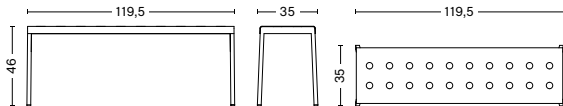

BALCONY BENCH

LENGTH 119,5 CM | 47"
DEPTH 35 CM | 13.75"
HEIGHT 46 CM | 18"