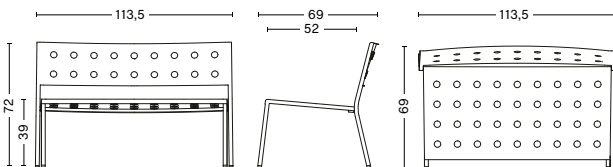

BALCONY DINING BENCH W. ARM
 WIDTH 121 CM | 47.50"
 DEPTH 52 CM | 20.50"
 HEIGHT 79 CM | 31"
 SEAT HEIGHT 46 CM | 18"

BALCONY BAR STOOL LOW
 WIDTH 39,5 CM | 15.50"
 DEPTH 39,5 CM | 15.50"
 HEIGHT 65 CM | 25.50"

BALCONY BAR STOOL HIGH
 WIDTH 39,5 CM | 15.50"
 DEPTH 39,5 CM | 15.50"
 HEIGHT 75 CM | 29.50"

BALCONY STOOL
 WIDTH 39 CM | 15.25"
 DEPTH 35 CM | 13.75"
 HEIGHT 46 CM | 18"

BALCONY LOUNGE CHAIR
 WIDTH 55 CM | 21.75"
 DEPTH 69,5 CM | 27.25"
 HEIGHT 72 CM | 28.25"
 SEAT HEIGHT 39 CM | 15.25"
 SEAT DEPTH 52 CM | 20.50"

BALCONY LOUNGE ARMCHAIR
 WIDTH 63 CM | 24.75"
 DEPTH 69,5 CM | 27.25"
 HEIGHT 72 CM | 28.25"
 SEAT HEIGHT 39 CM | 15.25"
 SEAT DEPTH 52 CM | 20.50"

BALCONY LOUNGE BENCH
 WIDTH 113,5 CM | 44.75"
 DEPTH 69 CM | 27.25"
 HEIGHT 72 CM | 28.25"
 SEAT HEIGHT 39 CM | 15.25"