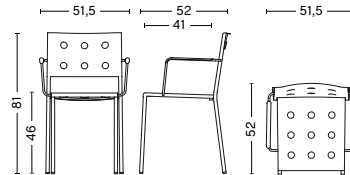

DIMENSIONS

BALCONY CHAIR

WIDTH 44,5 CM | 17.50"
DEPTH 51,5 CM | 20.25"
HEIGHT 79 CM | 31"
SEAT HEIGHT 46 CM | 18"
SEAT DEPTH 41 CM | 16.25"

BALCONY ARMCHAIR

WIDTH 51,5 CM | 20.25"
DEPTH 51,5 CM | 20.25"
HEIGHT 79 CM | 31"
SEAT HEIGHT 46 CM | 18"
SEAT DEPTH 41 CM | 16.25"

BALCONY DINING CHAIR

WIDTH 44,5 CM | 17.50"
DEPTH 52 CM | 20.50"
HEIGHT 81 CM | 32"
SEAT HEIGHT 46 CM | 18"
SEAT DEPTH 41 CM | 16.25"

BALCONY DINING ARMCHAIR

WIDTH 51,5 CM | 20.25"
DEPTH 52 CM | 20.50"
HEIGHT 81 CM | 32"
SEAT HEIGHT 46 CM | 18"
SEAT DEPTH 41 CM | 16.25"

BALCONY BENCH

LENGTH 119,5 CM | 47"
DEPTH 35 CM | 13.75"
HEIGHT 46 CM | 18"

BALCONY BENCH

LENGTH 165,5 CM | 65.25"
DEPTH 35 CM | 13.75"
HEIGHT 46 CM | 18"

DIMENSIONS

BALCONY DINING BENCH
 WIDTH 114 CM | 45"
 DEPTH 52 CM | 20.50"
 HEIGHT 79 CM | 31"
 SEAT HEIGHT 46 CM | 18"

DIMENSIONS

FOR CHAIR, ARMCHAIR, DINING CHAIR & DINING ARMCHAIR
WIDTH 38,5 CM | 15.25"
DEPTH 40,5 CM | 16"
HEIGHT 4 CM | 1.50"

FOR LOUNGE CHAIR & LOUNGE ARMCHAIR
WIDTH 49,5 CM | 20.75"
DEPTH 51,5 CM | 19"
HEIGHT 4 CM | 1.50"