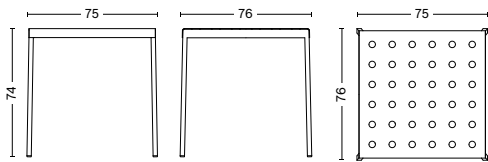

BALCONY LOUNGE ARMCHAIR
 WIDTH 63 CM | 24.75"
 DEPTH 69,5 CM | 27.25"
 HEIGHT 72 CM | 28.25"
 SEAT HEIGHT 39 CM | 15.25"
 SEAT DEPTH 52 CM | 20.50"

BALCONY LOUNGE BENCH
 WIDTH 113,5 CM | 44.75"
 DEPTH 69 CM | 27.25"
 HEIGHT 72 CM | 28.25"
 SEAT HEIGHT 39 CM | 15.25"

BALCONY LOUNGE BENCH W ARM
 WIDTH 121,5 CM | 47.75"
 DEPTH 69 CM | 27.25"
 HEIGHT 72 CM | 28.25"
 SEAT HEIGHT 39 CM | 15.25"

DIMENSIONS

BALCONY TABLE
LENGTH 190 CM | 74.75"
WIDTH 87 CM | 34.25"
HEIGHT 74 CM | 29"

BALCONY TABLE
LENGTH 144 CM | 56.75"
WIDTH 76 CM | 30"
HEIGHT 74 CM | 29"

BALCONY TABLE
LENGTH 75 CM | 29.50"
WIDTH 76 CM | 30"
HEIGHT 74 CM | 29"

BALCONY LOW TABLE
LENGTH 50 CM | 19.75"
WIDTH 51,5 CM | 20.25"
HEIGHT 39 CM | 15.25"