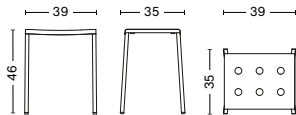

BALCONY STOOL
WIDTH 39 CM | 15.25"
DEPTH 35 CM | 13.75"
HEIGHT 46 CM | 18"