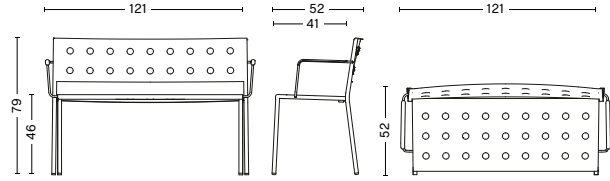

BALCONY DINING CHAIR

WIDTH 44,5 CM | 17.50"
DEPTH 52 CM | 20.50"
HEIGHT 81 CM | 32"
SEAT HEIGHT 46 CM | 18"
SEAT DEPTH 41 CM | 16.25"

BALCONY DINING ARMCHAIR

WIDTH 51,5 CM | 20.25"
DEPTH 52 CM | 20.50"
HEIGHT 81 CM | 32"
SEAT HEIGHT 46 CM | 18"
SEAT DEPTH 41 CM | 16.25"

BALCONY BENCH

LENGTH 119,5 CM | 47"
DEPTH 35 CM | 13.75"
HEIGHT 46 CM | 18"

BALCONY BENCH

LENGTH 165,5 CM | 65.25"
DEPTH 35 CM | 13.75"
HEIGHT 46 CM | 18"

DIMENSIONS

BALCONY DINING BENCH
 WIDTH 114 CM | 45"
 DEPTH 52 CM | 20.50"
 HEIGHT 79 CM | 31"
 SEAT HEIGHT 46 CM | 18"

BALCONY DINING BENCH W. ARM
 WIDTH 121 CM | 47.50"
 DEPTH 52 CM | 20.50"
 HEIGHT 79 CM | 31"
 SEAT HEIGHT 46 CM | 18"

BALCONY BAR STOOL LOW
 WIDTH 39,5 CM | 15.50"
 DEPTH 39,5 CM | 15.50"
 HEIGHT 65 CM | 25.50"