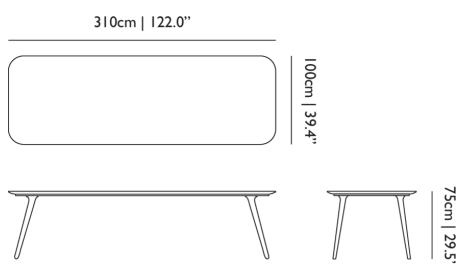

90cm | 35.4"

75cm | 29.5"

Product

WIDTH 190cm | 74.8"

HEIGHT 75cm | 29.5"

DEPTH 90cm | 35.4"

Packaging

WIDTH 207cm | 81.5"

HEIGHT 43cm | 16.9"

CUBAGE 1.04m³ | 36.78ft³

LENGTH 117cm | 46.1"

WEIGHT 105kg | 231.49lbs

Technical

MATERIAL

Solid oak

THICKNESS TABLETOP

WIDTH 250cm | 98.4"
HEIGHT 75cm | 29.5"
DEPTH 100cm | 39.4"
DIAMETER 0cm | 0"
WEIGHT NETTO 75kg | 165.35lbs

Packaging

WIDTH 267cm | 105.1"
HEIGHT 43cm | 16.9"
CUBAGE 1.34m³ | 47.44ft³
LENGTH 117cm | 46.1"
WEIGHT 143kg | 315.26lbs

6

Zio Dining Table / Zio Dining Table 310

Dimensions

Product

WIDTH 310cm | 122"
HEIGHT 75cm | 29.5"
DEPTH 100cm | 39.4"

Packaging

WIDTH 327cm | 128.7"
HEIGHT 43cm | 16.9"
CUBAGE 1.65m³ | 58.1ft³
LENGTH 117cm | 46.1"
WEIGHT 168kg | 370.38lbs