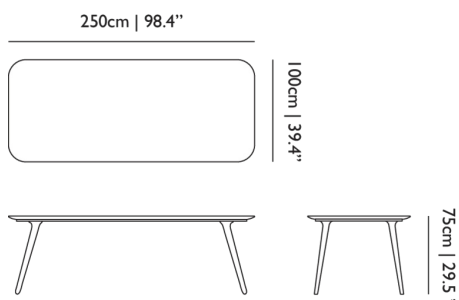

HEIGHT 43cm | 16.9"

CUBAGE 1.04m³ | 36.78ft³

LENGTH 117cm | 46.1"

WEIGHT 105kg | 231.49lbs

Technical

MATERIAL

Solid oak

THICKNESS TABLETOP

6cm | 2.4"

SHAPE

Rectangular

SEATS

4

Zio Dining Table / Zio Dining Table 250

Dimensions

Product

WIDTH 250cm | 98.4"
HEIGHT 75cm | 29.5"
DEPTH 100cm | 39.4"
DIAMETER 0cm | 0"
WEIGHT NETTO 75kg | 165.35lbs

Packaging

WIDTH 267cm | 105.1"
HEIGHT 43cm | 16.9"
CUBAGE 1.34m³ | 47.44ft³
LENGTH 117cm | 46.1"
WEIGHT 143kg | 315.26lbs

6

Zio Dining Table / Zio Dining Table 310

Dimensions

Product

WIDTH 310cm | 122"
HEIGHT 75cm | 29.5"
DEPTH 100cm | 39.4"

Packaging

WIDTH 327cm | 128.7"
HEIGHT 43cm | 16.9"
CUBAGE 1.65m³ | 58.1ft³
LENGTH 117cm | 46.1"
WEIGHT 168kg | 370.38lbs