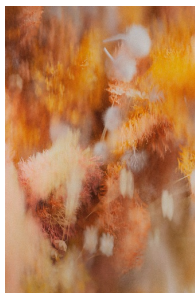

Pollination of Hortensia Carpet

ANDRÉS REISINGER

The Pollination of Hortensia Carpet by Andrés Reisinger illustrates the power of transformation and growth. Each carpet in the collection captures the essence of a different season. From the vibrant blooms of spring to the fiery hues of autumn. With bold colours and intricate designs, the carpets serve as a reminder that life is always changing, in beautiful ways. Reisinger's digital artwork 'Pollen' inspired the collection. As an artist who loves to surround himself with natural elements, he created the Pollination of Hortensia carpets to bring the beauty of nature into any home. The carpets are available in different shapes and colourways.

Detailing

After creating his digital artwork 'Pollen', Andrés Reisinger gave in to his desire to capture its beauty in physical form.

Colours

Autumn Pollen Spring Pollen Summer Pollen Winter Pollen

Pollination of Hortensia Carpet / Rectangular 200x300