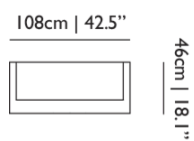

Detailing

Made from Richlite, an extremely durable and highly sustainable material made from bio resin infused paper.

Colours

Black Diamond

No Screw No Glue Cabinet / Cabinet

Dimensions

Product

WIDTH 108cm | 42.5"
HEIGHT 222cm | 87.4"
DEPTH 46cm | 18.1"
WEIGHT NETTO 60.8kg |
134.04lbs

Packaging

WIDTH 110cm | 43.3"
HEIGHT 40cm | 15.7"
CUBAGE 0.57m³ | 20.2ft³
LENGTH 130cm | 51.2"
WEIGHT 98.5kg | 217.16lbs

Technical

MATERIAL

Richlite, lacquered

TIPOVER RESTRAINT DEVICE INCLUDED

Yes
