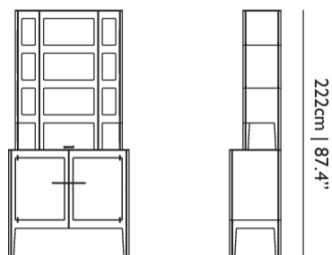

Detailing

Made from Richlite, an extremely durable and highly sustainable material made from bio resin infused paper.

Colours

Black Diamond

No Screw No Glue Cabinet / Cabinet

Dimensions

Product

WIDTH 108cm | 42.5"
HEIGHT 222cm | 87.4"
DEPTH 46cm | 18.1"
WEIGHT NETTO 60.8kg |
134.04lbs

Packaging

WIDTH 110cm | 43.3"
HEIGHT 40cm | 15.7"
CUBAGE 0.57m³ | 20.2ft³
LENGTH 130cm | 51.2"
WEIGHT 98.5kg | 217.16lbs

Technical

MATERIAL

Richlite, lacquered

TIPOVER RESTRAINT DEVICE INCLUDED

Yes
