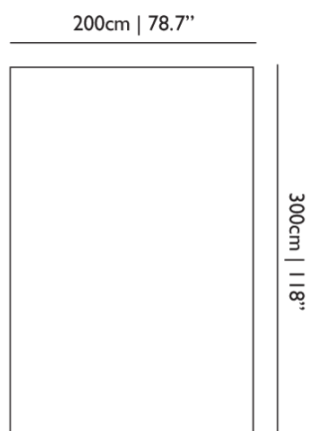

## Dimensions

## Product

**WIDTH** 300cm | 118.1"

**DEPTH** 200cm | 78.7"

## Packaging

**WIDTH** 30cm | 11.8"

**HEIGHT** 300cm | 118.1"

**CUBAGE** 0.27m<sup>3</sup> | 9.53ft<sup>3</sup>

**LENGTH** 30cm | 11.8"

**WEIGHT** 15.6kg | 34.39lbs

---