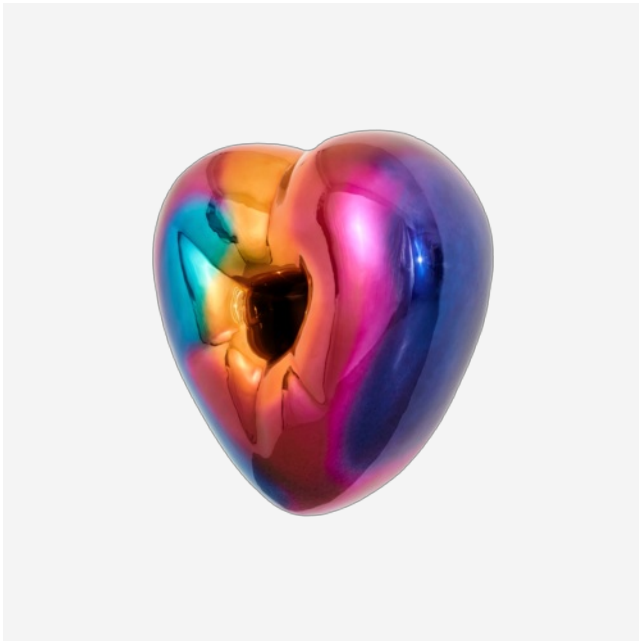

Donut Fear Carpet

JAE YONG KIM

Shine bright and live fearlessly! The Donut Fear carpet collection by Jae Yong Kim aims to bring you joy when life isn't easy. Fun designs brought into your home in unexpected ways. Artist Jae Yong Kim started creating unique ceramic donuts to redefine the meaning of happiness in his life. A few of his designs have got a softer side: the polychromatic Heart Donut Carpet, shaped like a heart, and the Got Donut? Carpet, a round carpet with a missing bite. These playful carpets will be your daily reminder to not take life too seriously and just have fun!

Detailing

The photo-realistic 3D design of the carpet is possible thanks to revolutionary printing techniques.

Colours

Heart Donut

Got Donut?

Donut Fear Carpet / Rectangular 250x220

Dimensions

Product

Technical

ADDITIONAL

Heart Shaped

MATERIAL

Pile: 100 % PA | Backing: PP Woven Textile backing

Donut Fear Carpet / Round 250

Dimensions

Product