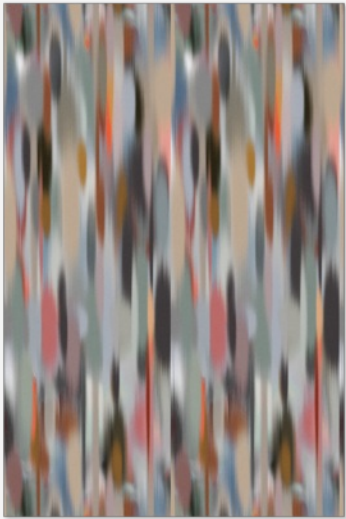

m o o o i

Akira Carpet

KIT MILES

The colours in the Akira Carpet, by Kit Miles, drag into one another, giving a sense of motion. Like looking at the reflection of flowers in a puddle during a rainstorm. Or the blurred view of a window showing a neon-lit cityscape. The tones are artfully selected from water-based inks and bring richness, warmth, and texture into your home. Designer Kit Miles took full advantage of the unique capabilities of Moooi Carpets, creating a collection of carpets that could not be created with traditional methods alone. The abstract and dynamic designs create a keen sense of place, whether used in your home, a restaurant, or hotel. The Akira Carpet comes in multiple colourways, to invigorate any space.

Detailing

Akira's abstract dynamic designs in multiple colourways invigorate any space.

Colours

Japanese Peony Moss
Red

Vermillion

Akira Carpet / Rectangular 200x300

Dimensions

Product