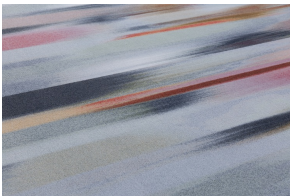

m o o o i

Akira Carpet

KIT MILES

The colours in the Akira Carpet, by Kit Miles, drag into one another, giving a sense of motion. Like looking at the reflection of flowers in a puddle during a rainstorm. Or the blurred view of a window showing a neon-lit cityscape. The tones are artfully selected from water-based inks and bring richness, warmth, and texture into your home. Designer Kit Miles took full advantage of the unique capabilities of Moooi Carpets, creating a collection of carpets that could not be created with traditional methods alone. The abstract and dynamic designs create a keen sense of place, whether used in your home, a restaurant, or hotel. The Akira Carpet comes in multiple colourways, to invigorate any space.

Detailing

Akira's abstract dynamic designs in multiple colourways invigorate any space.

Colours

Japanese Peony Moss
Red

Vermillion

Akira Carpet / Rectangular 200x300

Dimensions

Product