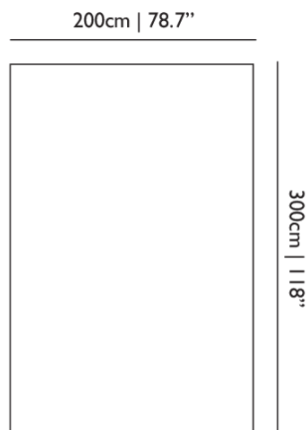

Japanese Peony Moss
Red

Vermillion

Akira Carpet / Rectangular 200x300

Dimensions

Product

WIDTH 200cm | 78.7"

HEIGHT 300cm | 118.1"

DEPTH 1cm | 0.4"

WEIGHT NETTO 13kg | 28.66lbs

Packaging

WIDTH 22cm | 8.7"

HEIGHT 22cm | 8.7"

CUBAGE 0.1m³ | 3.42ft³

LENGTH 200cm | 78.7"

WEIGHT 16kg | 35.27lbs

Technical

MATERIAL

Pile: 100 % PAI Backing: PP Woven Textile backing