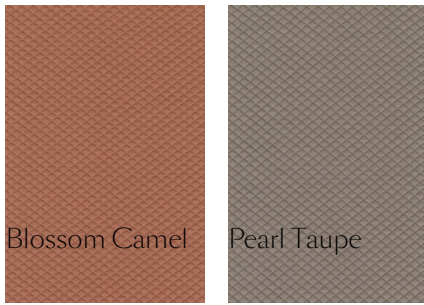

## *Colours*

## Upholstery

*MOSAIC 2 (available in 15 colours)*

**COMPOSITION**

58% PES, 27% WV, 9% PA,  
6% EA

**ABRASION**

100000 martindale  
lightfastness 6 - 7  
pilling 4 - 5

---