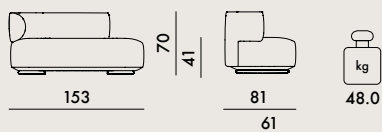

FRAME

Painted steel

SEAT AND BACK

Fabric-upholstered polyurethane

NEW

Texture

TB
Burgundy

TV
Green

TM
Brown

TG
Grey

TA
Sky blue

Chenille

DA
Beige

DB
Grey

DC
Burgundy

DD
Sage

DE
Sky blue

Bouclé

DF
Ecrú

DG
Grey

DM
Brick red

DN
Sage

DP
Blue

Fire-resistant version

UK Standard BS 5852 S5, S.I. 1324

Removable cover

EN 1022:2005 Compliant

EN 1728:2012+AC2013 level reached

6.6 (maximum level) L2

6.10 (maximum level) L2

6.11 (maximum level) L2

6.15 (maximum level) L2

6.16 (maximum level) L2

6.17 (maximum level) L2

6.18 (maximum level) L2

6.20 (maximum level) L2

6.25 (maximum level) L2

6.26 (maximum level) L2

6283/6284	1	56.0	0.620	155X85X73
A6283/A6284	1	56.0	0.620	155X85X73