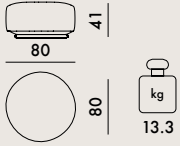

6.6 (maximum level) L2

6.10 (maximum level) L2

6.11 (maximum level) L2

6.15 (maximum level) L2

6.16 (maximum level) L2

6.17 (maximum level) L2

6.18 (maximum level) L2

6.20 (maximum level) L2

6.25 (maximum level) L2

6.26 (maximum level) L2

6283/6284	1	56.0	0.620	155X85X73
A6283/A6284	1	56.0	0.620	155X85X73

6282

A6282 

only on request

FRAME

Painted steel