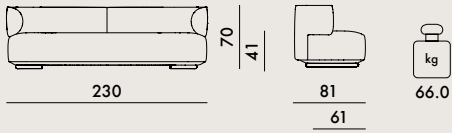

EN 1022:2005 Compliant

EN 1728:2012+AC2013 level reached

6.6 (maximum level) L2

6.10 (maximum level) L2

6.11 (maximum level) L2

6.15 (maximum level) L2

6.16 (maximum level) L2

6.17 (maximum level) L2

6.18 (maximum level) L2

6.20 (maximum level) L2

6.25 (maximum level) L2

6.26 (maximum level) L2

6280/A6280 1 31.0 0.509 83X83X74

6285/A6285 1 36.0 0.509 83X83X74

6281

A6281 
only on request