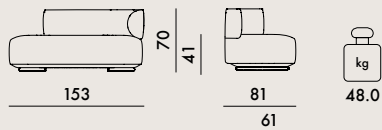

6283

A6283 only on request

6284

A6284 only on request