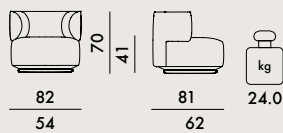

6280

A6280
only on request