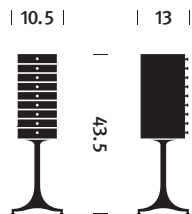

HermanMiller

Nelson™ Miniature Chest 9 Drawer

Designer
George Nelson

Original Production Date
1952

Warranty
5 years

Fifty years since it was last available, George Nelson's solid-wood chest has been updated to employ environmentally sustainable veneers and finishing processes. Available with or without a metal pedestal base, the Japanese-inspired design still offers 9 drawers that are hand-fitted—the kind of craftsmanship upon which Nelson insisted.

Without Pedestal Base

With Pedestal Base