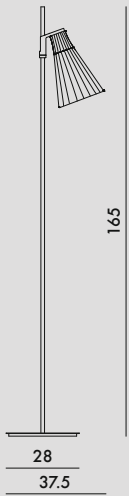

# K-LUX 2022

Design Rodolfo Dordoni

**9425/B9425/U9425**

		IP 20	220-240 120	CLASS E
5W Led E14	2700°K CRI 80	20.000 h.	550lm	
5W LED E12				

**FRAME**

Polyester powder-coated steel

**DIFFUSER**

Transparent batch-dyed PMMA and ABS

**JJ16**

One G45 E14 5W LED light bulb included  
Cannot be sold separately from 9525/B9425

The light source can be replaced with a similar source, respecting the data indicated on the label. We recommend using a light source with a colour temperature of 2700 K.

<b>9425/B/U</b>	1 Base	5.0	0.003	30X30X4
	1 Rod	1.0	0.001	3X3X168
	1 Lampshade	1.0	0.034	38X38X24