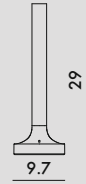

### 9560/B9560/U9560/Z9560

Dimmerable battery version

DIMMER STEP BATTERY LIFE	
40lm	25h
80lm	14h
220lm	5h

1.6W integrated LED  
2700°K CRI 80  
50.000 h.

9560/B/U/Z 1

0.61

0.008

15X15X36