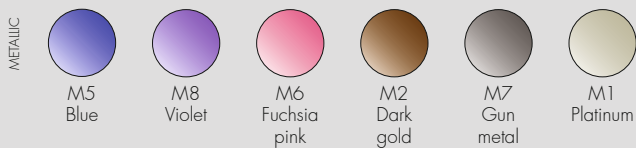

CINDY 2009

Design Ferruccio Laviani

9100/B9100/U9100/Z9100

MATERIAL

Metallic ABS

JJ05

One E27 11.2W LED light bulb included
Cannot be sold separately

One E26 Max 7.5W LED light bulb included
Cannot be sold separately

The light source can be replaced with a similar source, respecting the data indicated on the label. We recommend using a light source with a colour temperature of 3000 K.

9100/B/U/Z 1 2.07 0.032 26X49X25