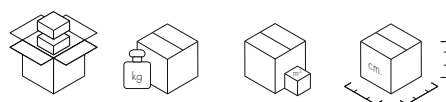

9100/B/U/Z 1 2.07 0.032 26X49X25