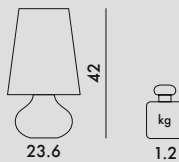

CINDY 2009

Design Ferruccio Laviani

9100/B9100/U9100/Z9100

MATERIAL

Metallic ABS

JJ05

One E27 11.2W LED light bulb included
Cannot be sold separately

One E26 Max 7.5W LED light bulb included
Cannot be sold separately