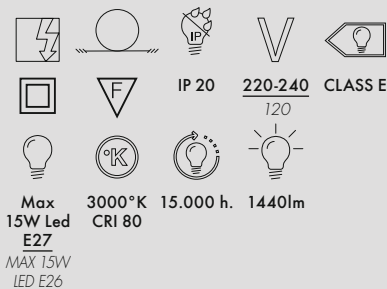

CINDY 2009

Design Ferruccio Laviani

9100/B9100/U9100/Z9100

MATERIAL

Metallic ABS

JJ05

One E27 11.2W LED light bulb included
Cannot be sold separately

One E26 Max 7.5W LED light bulb included
Cannot be sold separately

The light source can be replaced with a similar source, respecting the data indicated on the label. We recommend using a light source with a colour temperature of 3000 K.

9100/B/U/Z 1 2.07 0.032 26X49X25