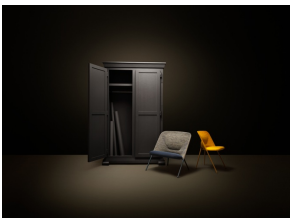

## Shift Lounge Chair

JONAS FORSMAN

When folded, the chair is flat to facilitate shipping and storing, yet once unfolded it acquires a rounded, three-dimensional shape thanks to its comfy outfit, with a soft knitted backrest and padded seat. The Shift Lounge Chair fits & shifts comfortably in any space, from a small metropolitan apartment to a villa.

### *Detailing*

The Shift lives up to its name: this chair can be folded in and out. Due to its lightweight, it's easy to move from one place to another.