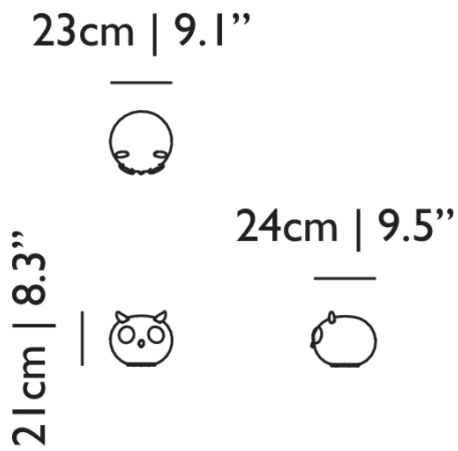

21cm | 8.3"

27cm | 10.6"

21cm | 8.3"

Product

WIDTH 21cm | 8.3"

HEIGHT 27cm | 10.6"

DEPTH 25cm | 9.8"

WEIGHT NETTO 1.5kg | 3.31lbs

2700 K

CRI

80

LIGHT DIRECTION

All directions

LIGHT OUTPUT

250 lm

DIMMING & LIGHTING CONTROL

Dimmer on power cord

See last page for more information about the dimming possibilities.

Pet Light / Uhuh (owl)

Dimensions

Product

WIDTH 23cm | 9.1"
HEIGHT 21cm | 8.3"
DEPTH 24cm | 9.4"
WEIGHT NETTO 1.5kg | 3.31lbs

Packaging

WIDTH 31cm | 12.2"
HEIGHT 31.5cm | 12.4"
CUBAGE 0.04m³ | 1.41ft³
LENGTH 41cm | 16.1"
WEIGHT 3kg | 6.61lbs

Technical CE

MATERIAL

Hand blown glass, gilded porcelain elements and base

ENERGY LABEL

A

LIGHTSOURCE TYPE