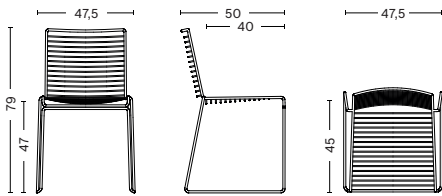

### DIMENSIONS

WIDTH 47,5 CM | 18.70"

DEPTH 50 CM | 19.69"

HEIGHT 79 CM | 31.10"

SEAT HEIGHT 47 CM | 18.50"

SEAT WIDTH 40 CM | 15.75"