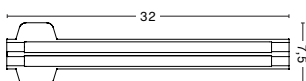

ACCESSORIES

FLOOR LINKING DEVICE

Grey plastic. Please note, the linking device is not premounted to the frame.