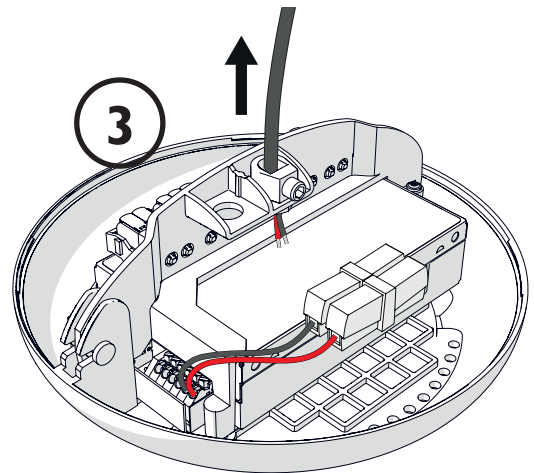

THE INSULATION BETWEEN THE LOW VOLTAGE POWER SUPPLY AND THE CONTROL CONDUCTOR IS BASIC INSULATION
LV电源与控制导体之间的绝缘类别为基本绝缘

IF THE EXTERNAL CABLE OR CORD OF THIS LUMINAIRE IS DAMAGED, IT MUST BE REPLACED BY THE MANUFACTURER, ITS SERVICE AGENT, OR A SIMILARLY QUALIFIED PERSON TO AVOID HAZARDS.

如果此灯具的外部软缆或软线损坏了, 该线要由制造商或其他服务代理商或有类似资格的人更换, 以避免发生危险。

POWER FACTOR 功率因数 : >0.9

INPUT CURRENT 输入电流 : 0.36 A at 230V

moooi

FLOCK OF LIGHT 3 I

1

2

3

由于灯具造型独特，每盏灯的尺寸都略有不同。由于实际比例可能有所差异，请先安装吸顶盘，并据此测试吊索的间距。

moooi

FLOCK OF LIGHT 3 I

i

THIS STEP MAY ONLY BE PERFORMED BY INSTALLERS. OPTIONALLY, LOOSEN THE SMALL BLOCK CAREFULLY TO MOVE IT TO OPTIMIZE THE WAY THE LAMP HANGS. 此步骤只能由安装人员执行。您也可以选择小心地松开小块，调整灯具的悬挂位置，以优化灯具的悬挂方式。