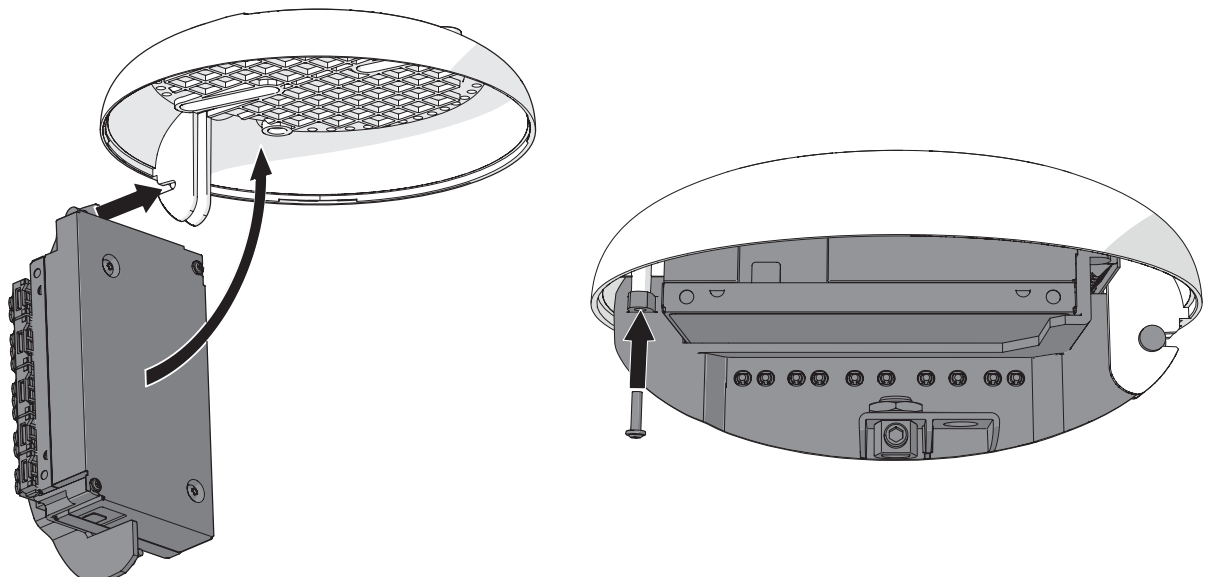

moooi

FLOCK OF LIGHT 3 I

4

5

6

visit www.moooi.com for more information about the collection