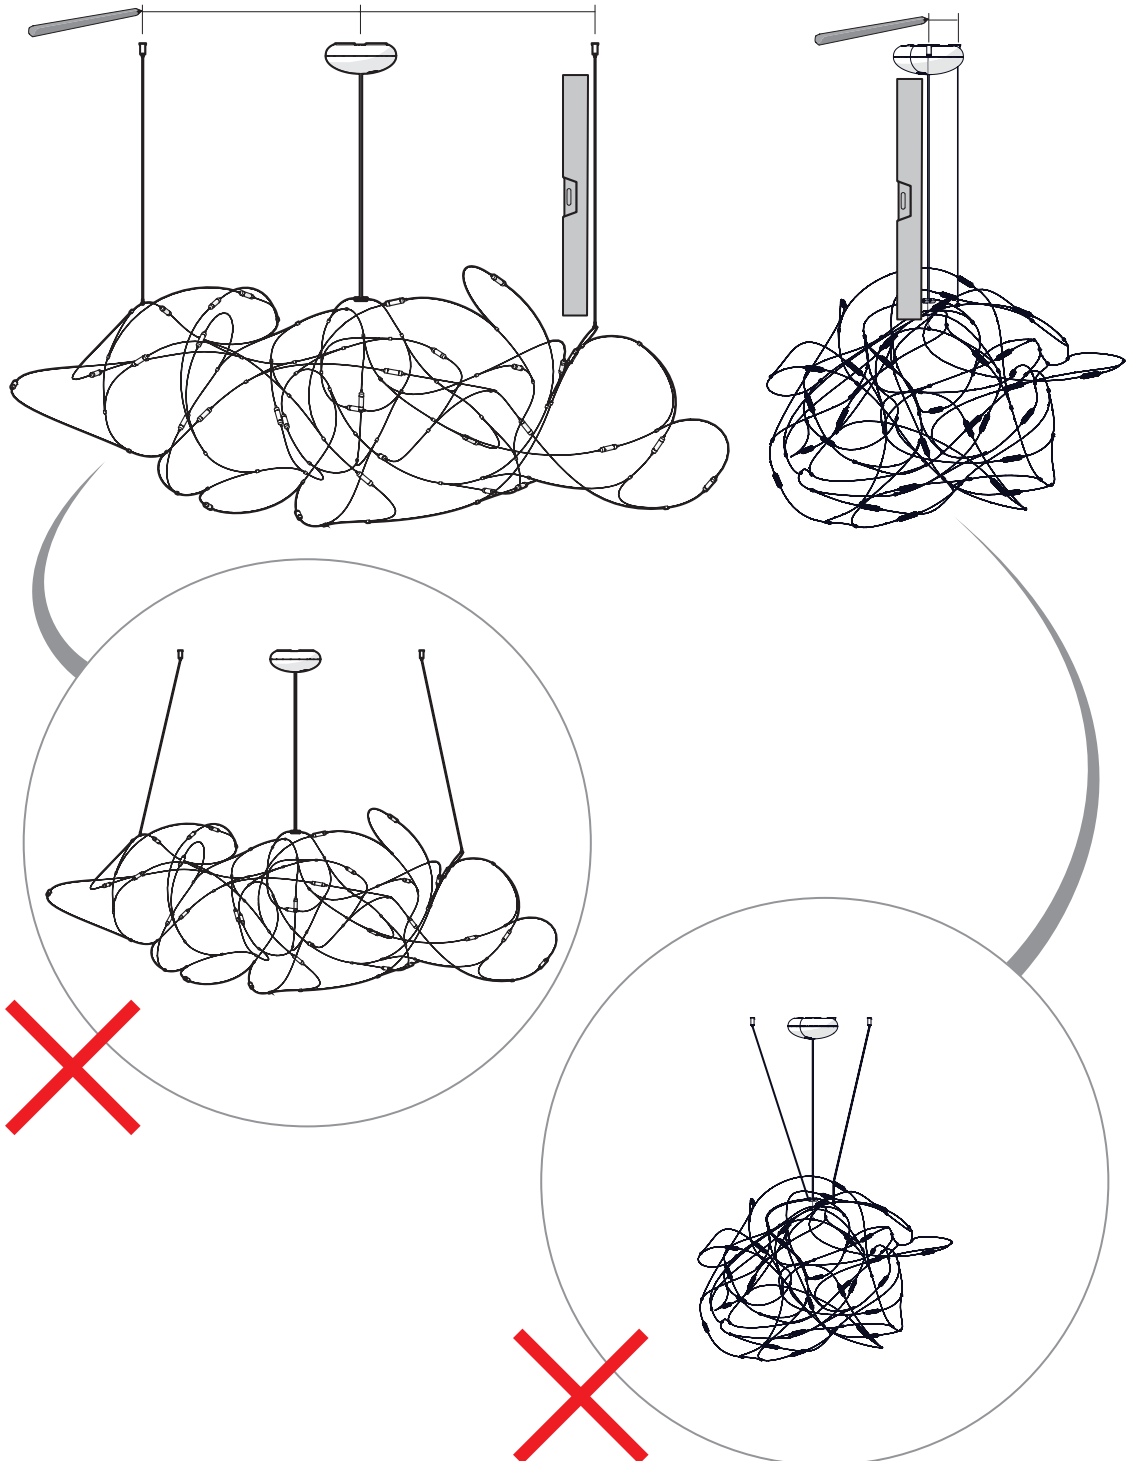

FLOCK OF LIGHT 3 I

7

8

visit www.moooi.com for more information about the collection

m o o o i

FLOCK OF LIGHT 3 I

9

BECAUSE OF ITS ORGANIC SHAPE, EVERY FLOCK OF LIGHT HAS SLIGHTLY DIFFERENT DIMENSIONS. AS EXACT PROPORTIONS MAY DIFFER, POSITION THE CEILING CANOPY FIRST AND TEST SUSPENSION STEEL CABLES DISTANCES ACCORDINGLY.

由于灯具造型独特，每盏灯的尺寸都略有不同。由于实际比例可能有所差异，请先安装吸顶盘，并据此测试吊索的间距。

moooi

FLOCK OF LIGHT 3 I

i

THIS STEP MAY ONLY BE PERFORMED BY INSTALLERS. OPTIONALLY, LOOSEN THE SMALL BLOCK CAREFULLY TO MOVE IT TO OPTIMIZE THE WAY THE LAMP HANGS. 此步骤只能由安装人员执行。您也可以选择小心地松开小块，调整灯具的悬挂位置，以优化灯具的悬挂方式。