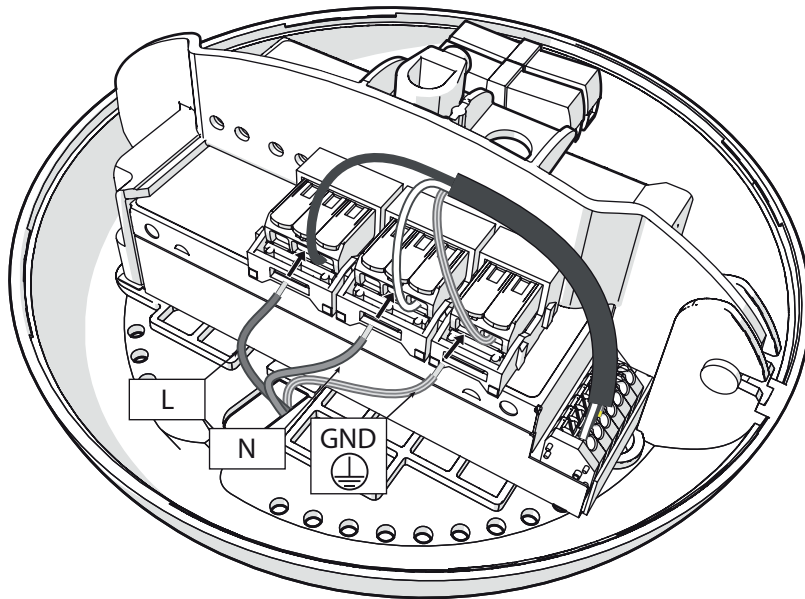

FLOCK OF LIGHT 3 I

7

8

visit www.moooi.com for more information about the collection

m o o o i

FLOCK OF LIGHT 3 I

9

BECAUSE OF ITS ORGANIC SHAPE, EVERY FLOCK OF LIGHT HAS SLIGHTLY DIFFERENT DIMENSIONS. AS EXACT PROPORTIONS MAY DIFFER, POSITION THE CEILING CANOPY FIRST AND TEST SUSPENSION STEEL CABLES DISTANCES ACCORDINGLY.

由于灯具造型独特，每盏灯的尺寸都略有不同。由于实际比例可能有所差异，请先安装吸顶盘，并据此测试吊索的间距。

moooi

FLOCK OF LIGHT 3 I

i

THIS STEP MAY ONLY BE PERFORMED BY INSTALLERS. OPTIONALLY, LOOSEN THE SMALL BLOCK CAREFULLY TO MOVE IT TO OPTIMIZE THE WAY THE LAMP HANGS. 此步骤只能由安装人员执行。您也可以选择小心地松开小块，调整灯具的悬挂位置，以优化灯具的悬挂方式。