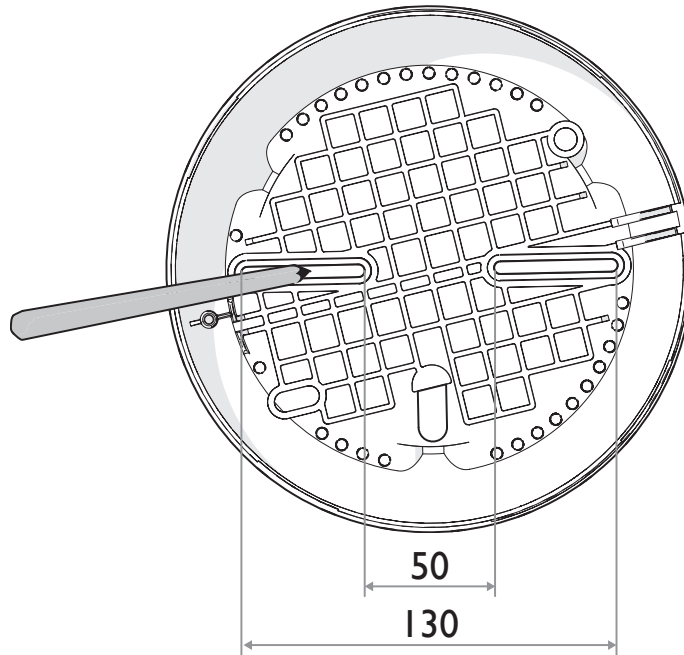

moooi

FLOCK OF LIGHT 3 I

4

5