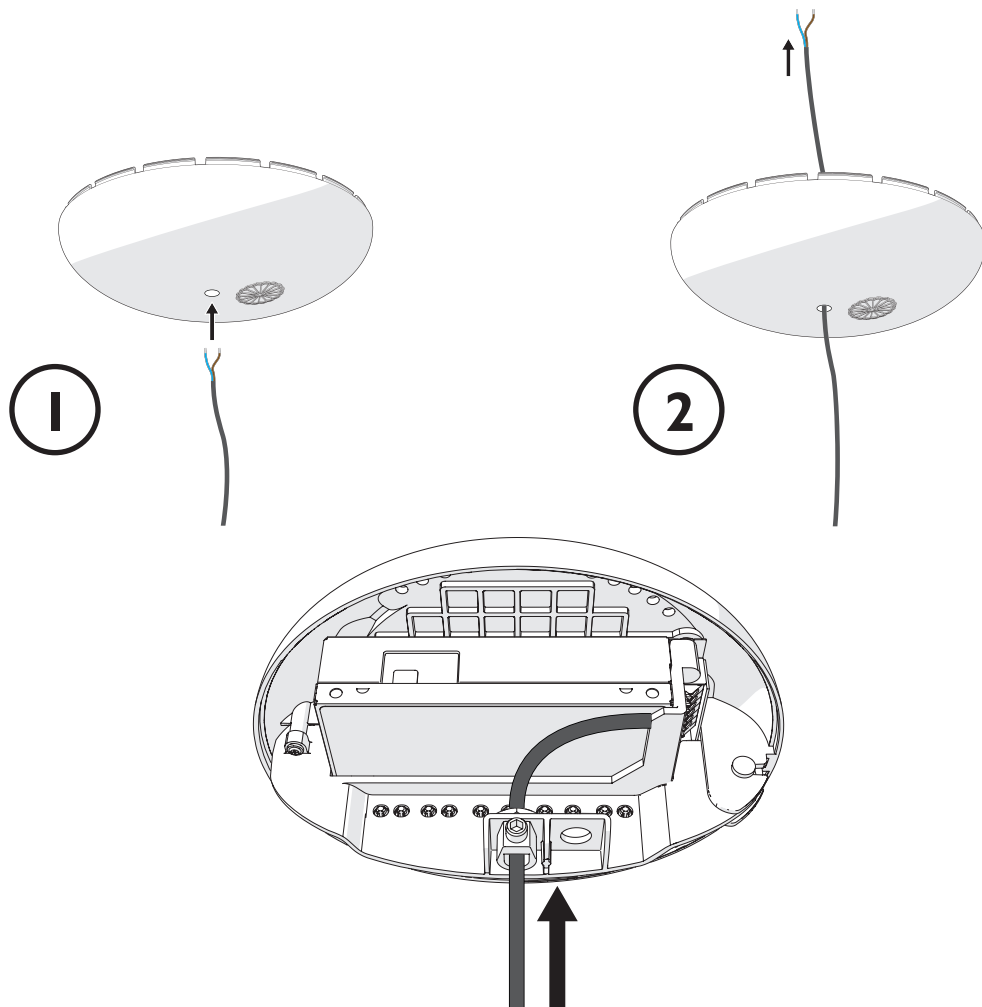

FLOCK OF LIGHT 3 I

7

8

visit www.moooi.com for more information about the collection

m o o o i

FLOCK OF LIGHT 3 I

9

BECAUSE OF ITS ORGANIC SHAPE, EVERY FLOCK OF LIGHT HAS SLIGHTLY DIFFERENT DIMENSIONS. AS EXACT PROPORTIONS MAY DIFFER, POSITION THE CEILING CANOPY FIRST AND TEST SUSPENSION STEEL CABLES DISTANCES ACCORDINGLY.

由于灯具造型独特，每盏灯的尺寸都略有不同。由于实际比例可能有所差异，请先安装吸顶盘，并据此测试吊索的间距。

moooi

FLOCK OF LIGHT 3 I

i

THIS STEP MAY ONLY BE PERFORMED BY INSTALLERS. OPTIONALLY, LOOSEN THE SMALL BLOCK CAREFULLY TO MOVE IT TO OPTIMIZE THE WAY THE LAMP HANGS. 此步骤只能由安装人员执行。您也可以选择小心地松开小块，调整灯具的悬挂位置，以优化灯具的悬挂方式。