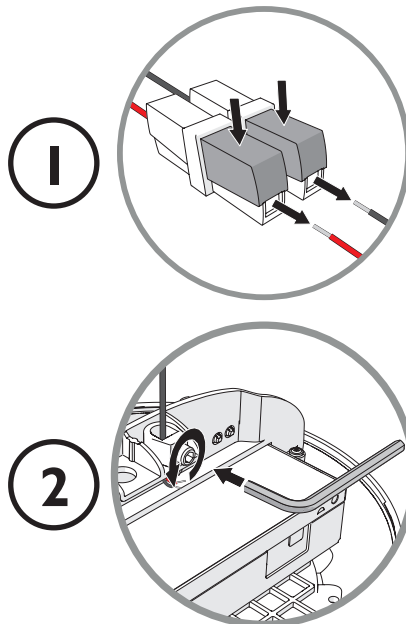

THE INSULATION BETWEEN THE LOW VOLTAGE POWER SUPPLY AND THE CONTROL CONDUCTOR IS BASIC INSULATION
LV电源与控制导体之间的绝缘类别为基本绝缘

IF THE EXTERNAL CABLE OR CORD OF THIS LUMINAIRE IS DAMAGED, IT MUST BE REPLACED BY THE MANUFACTURER, ITS SERVICE AGENT, OR A SIMILARLY QUALIFIED PERSON TO AVOID HAZARDS.

如果此灯具的外部软缆或软线损坏了, 该线要由制造商或其他服务代理商或有类似资格的人更换, 以避免发生危险。

POWER FACTOR 功率因数 : >0.9

INPUT CURRENT 输入电流 : 0.36 A at 230V

moooi

FLOCK OF LIGHT 3 I

1

2

3

由于灯具造型独特，每盏灯的尺寸都略有不同。由于实际比例可能有所差异，请先安装吸顶盘，并据此测试吊索的间距。

moooi

FLOCK OF LIGHT 3 I

i

THIS STEP MAY ONLY BE PERFORMED BY INSTALLERS. OPTIONALLY, LOOSEN THE SMALL BLOCK CAREFULLY TO MOVE IT TO OPTIMIZE THE WAY THE LAMP HANGS. 此步骤只能由安装人员执行。您也可以选择小心地松开小块，调整灯具的悬挂位置，以优化灯具的悬挂方式。