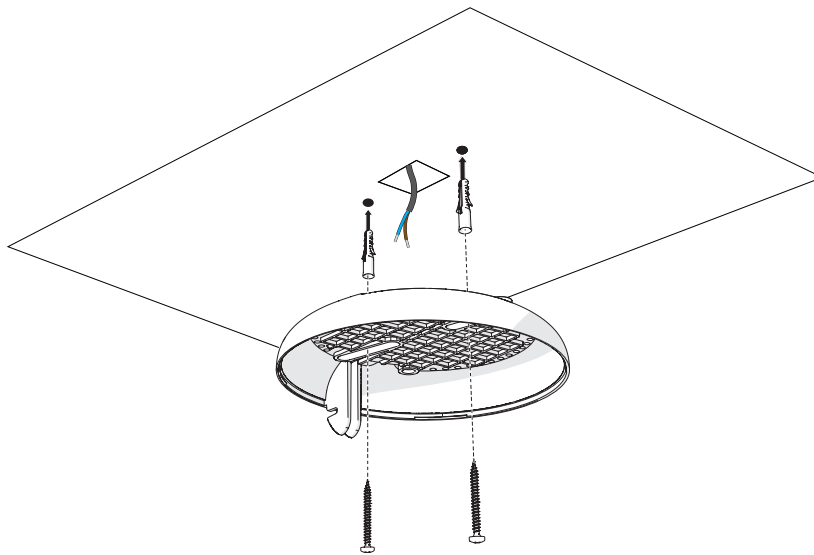

moooi

FLOCK OF LIGHT 3 I

4

5

6

visit www.moooi.com for more information about the collection