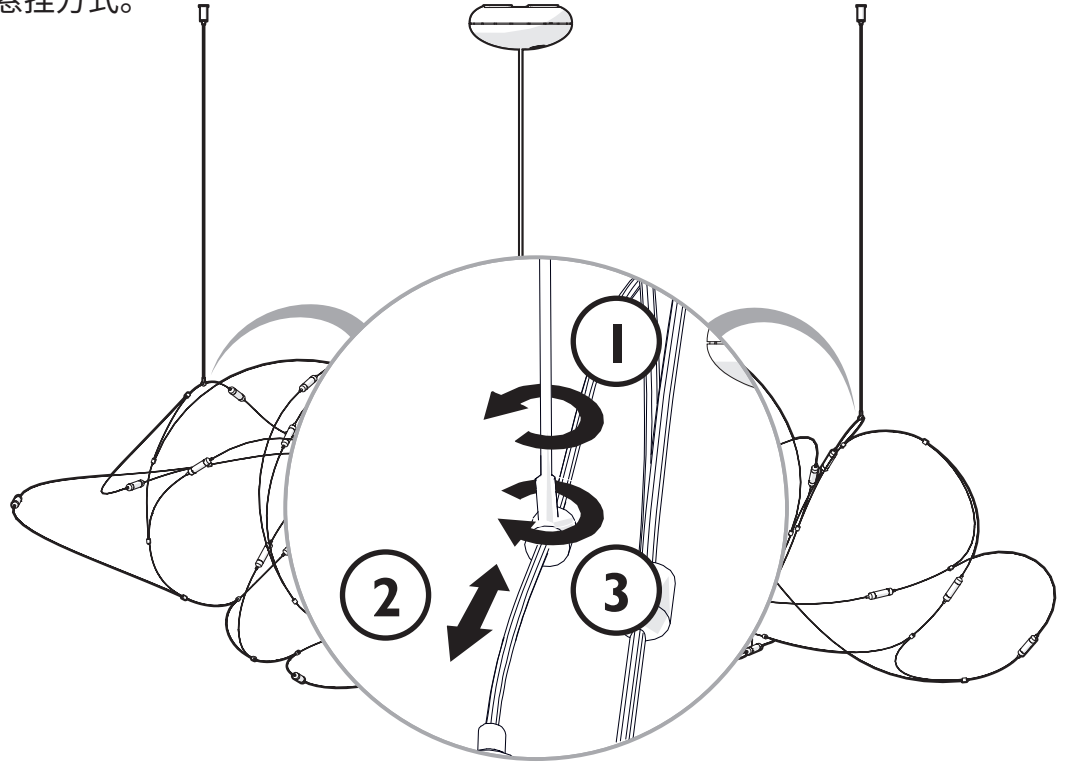

FLOCK OF LIGHT 3 I

7

8

visit www.moooi.com for more information about the collection

m o o o i

FLOCK OF LIGHT 3 I

9

BECAUSE OF ITS ORGANIC SHAPE, EVERY FLOCK OF LIGHT HAS SLIGHTLY DIFFERENT DIMENSIONS. AS EXACT PROPORTIONS MAY DIFFER, POSITION THE CEILING CANOPY FIRST AND TEST SUSPENSION STEEL CABLES DISTANCES ACCORDINGLY.

由于灯具造型独特，每盏灯的尺寸都略有不同。由于实际比例可能有所差异，请先安装吸顶盘，并据此测试吊索的间距。

moooi

FLOCK OF LIGHT 3 I

i

THIS STEP MAY ONLY BE PERFORMED BY INSTALLERS. OPTIONALLY, LOOSEN THE SMALL BLOCK CAREFULLY TO MOVE IT TO OPTIMIZE THE WAY THE LAMP HANGS. 此步骤只能由安装人员执行。您也可以选择小心地松开小块，调整灯具的悬挂位置，以优化灯具的悬挂方式。