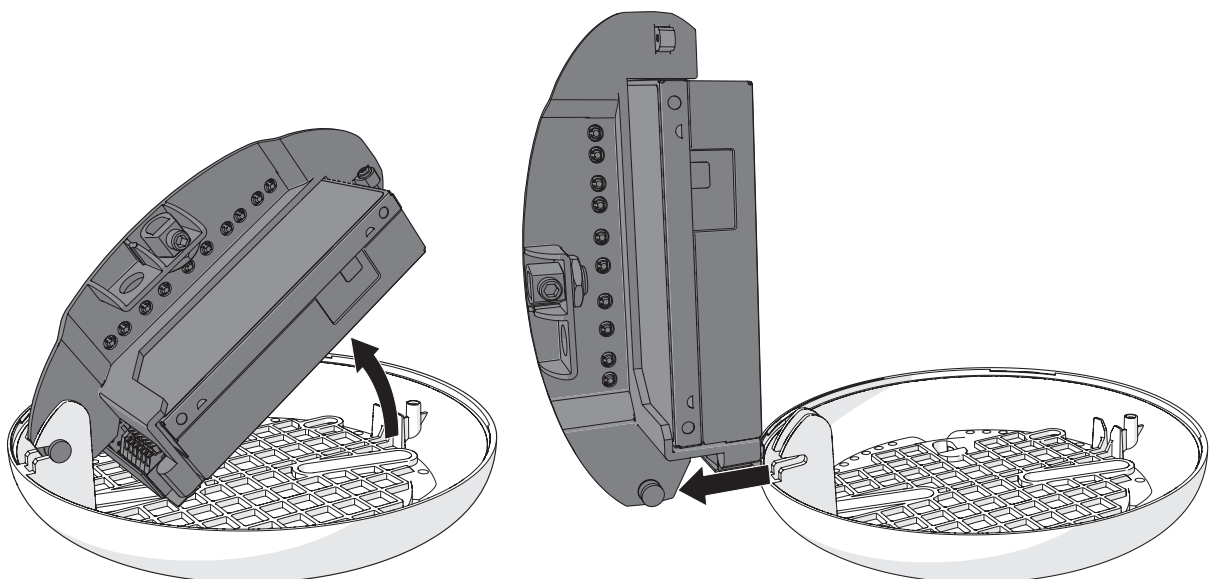

如果此灯具的外部软缆或软线损坏了, 该线要由制造商或其他服务代理商或有类似资格的人更换, 以避免发生危险。

POWER FACTOR 功率因数 : >0.9

INPUT CURRENT 输入电流 : 0.36 A at 230V

moooi

FLOCK OF LIGHT 3 I

1

2

3

FLOCK OF LIGHT 3 I

7

8

visit www.moooi.com for more information about the collection

m o o o i

FLOCK OF LIGHT 3 I

9

BECAUSE OF ITS ORGANIC SHAPE, EVERY FLOCK OF LIGHT HAS SLIGHTLY DIFFERENT DIMENSIONS. AS EXACT PROPORTIONS MAY DIFFER, POSITION THE CEILING CANOPY FIRST AND TEST SUSPENSION STEEL CABLES DISTANCES ACCORDINGLY.

由于灯具造型独特，每盏灯的尺寸都略有不同。由于实际比例可能有所差异，请先安装吸顶盘，并据此测试吊索的间距。

moooi

FLOCK OF LIGHT 3 I

i

THIS STEP MAY ONLY BE PERFORMED BY INSTALLERS. OPTIONALLY, LOOSEN THE SMALL BLOCK CAREFULLY TO MOVE IT TO OPTIMIZE THE WAY THE LAMP HANGS. 此步骤只能由安装人员执行。您也可以选择小心地松开小块，调整灯具的悬挂位置，以优化灯具的悬挂方式。