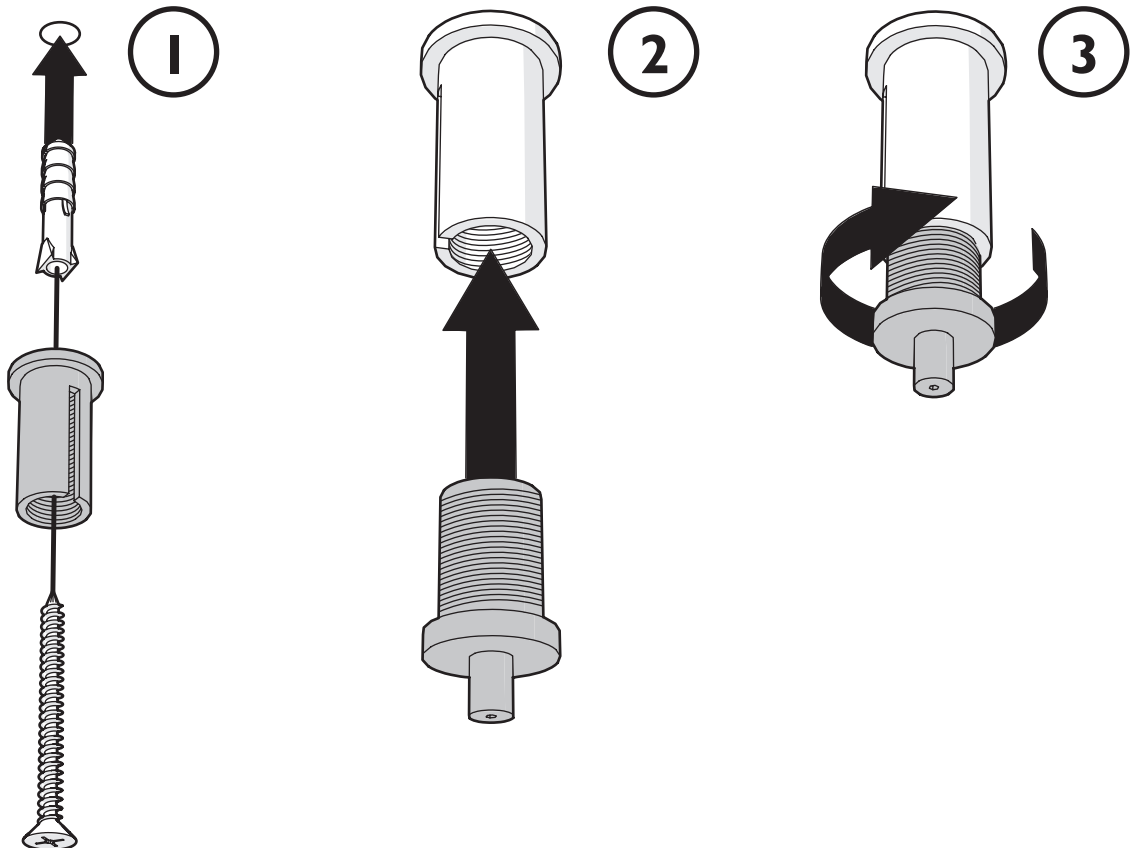

moooi

FLOCK OF LIGHT 3 I

i

THIS STEP MAY ONLY BE PERFORMED BY INSTALLERS. OPTIONALLY, LOOSEN THE SMALL BLOCK CAREFULLY TO MOVE IT TO OPTIMIZE THE WAY THE LAMP HANGS. 此步骤只能由安装人员执行。您也可以选择小心地松开小块，调整灯具的悬挂位置，以优化灯具的悬挂方式。

10