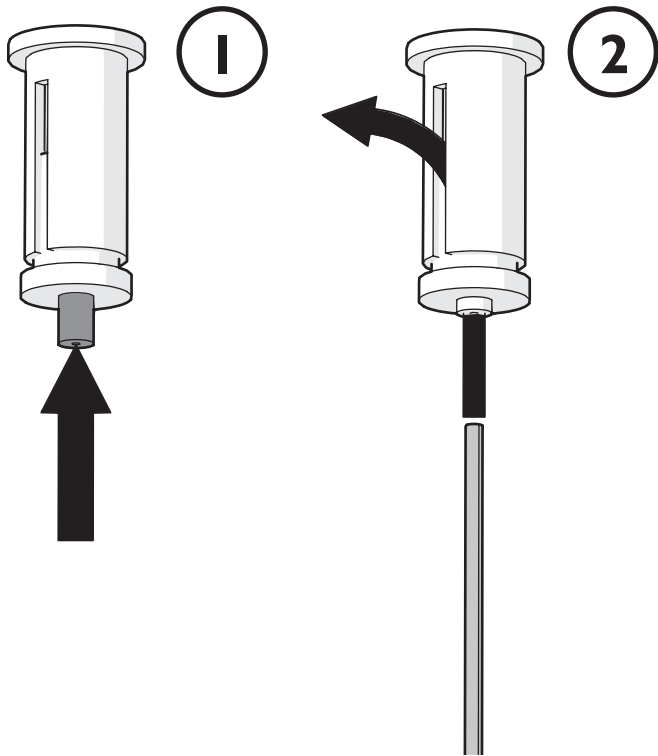

moooi

FLOCK OF LIGHT 3 I

11