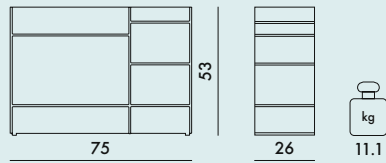

SOUND-RACK 2013

Design Ludovica + Roberto Palomba

Kartell • LAUFEN

9910

MATERIAL

Transparent or batch-dyed PMMA

TRANSPARENT

B4
Crystal

VE
Aquamarine

RO
Nude

AT
Tangerine

AM
Amber

FU
Smoke

BL
Sunset
blue

9910

1

13.4

0.151

81X60X31