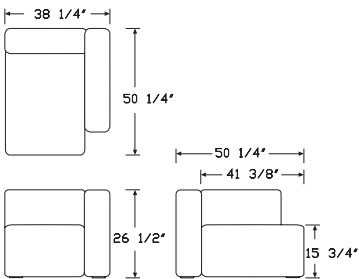

NARROW CHAISE LONGUE MODULE
ART. 8161 RIGHT ARMREST