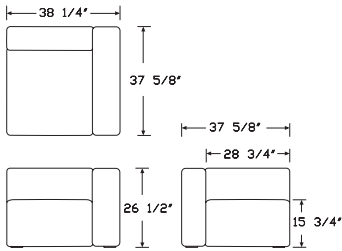

COUNTRY OF ORIGIN

Mexico

FABRIC & LEATHER UPHOLSTERY

Please see our Fabric Overview for approved standard fabrics.

[LINK TO OVERVIEW](#)

DIMENSIONS

NARROW MODULE
ART. 1061 RIGHT ARMREST

NARROW MODULE
ART. 1062 LEFT ARMREST

WIDE MODULE
ART. 1963 MIDDLE

WIDE CHAISE LONGUE MODULE
ART. 8261 RIGHT ARMREST

WIDE CHAISE LONGUE MODULE
ART. 8262 LEFT ARMREST

DIMENSIONS

CORNER MODULE
ART. 1861 RIGHT CORNER

CORNER MODULE
ART. 1862 LEFT CORNER