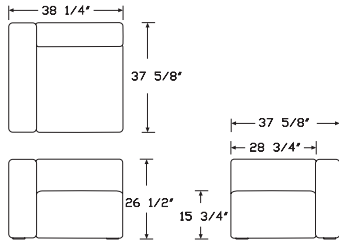

COUNTRY OF ORIGIN

Mexico

FABRIC & LEATHER UPHOLSTERY

Please see our Fabric Overview for approved standard fabrics.

[LINK TO OVERVIEW](#)

DIMENSIONS

NARROW MODULE
ART. 1061 RIGHT ARMREST

NARROW MODULE
ART. 1062 LEFT ARMREST

WIDE MODULE
ART. 1963 MIDDLE

WIDE CHAISE LONGUE MODULE
ART. 8261 RIGHT ARMREST

WIDE CHAISE LONGUE MODULE
ART. 8262 LEFT ARMREST

DIMENSIONS

CORNER MODULE
ART. 1861 RIGHT CORNER

CORNER MODULE
ART. 1862 LEFT CORNER