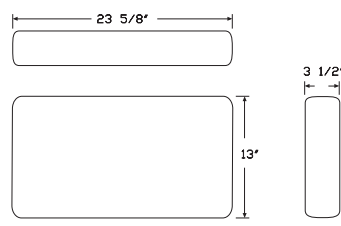

WIDE MODULE
ART. 1963 MIDDLE

WIDE CHAISE LONGUE MODULE
ART. 8261 RIGHT ARMREST

WIDE CHAISE LONGUE MODULE
ART. 8262 LEFT ARMREST

DIMENSIONS

CORNER MODULE
ART. 1861 RIGHT CORNER

CORNER MODULE
ART. 1862 LEFT CORNER

LOUNGE MODULE
ART. 9301 RIGHT BACKREST

LOUNGE MODULE
ART. 9302 LEFT BACKREST

OTTOMAN XS
ART. 01

OTTOMAN S
ART. 02

CUSHION
ART. 09

CUSHION
ART. 10

MAGS OVERVIEW

Please see our Mags overview including suggested combinations.