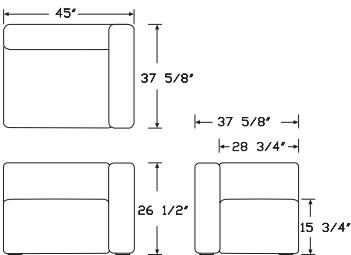

WIDE MODULE
ART. 1961 RIGHT ARMREST