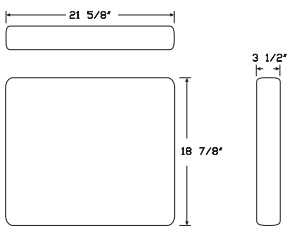

WIDE MODULE
ART. 1963 MIDDLE

WIDE CHAISE LONGUE MODULE
ART. 8261 RIGHT ARMREST

WIDE CHAISE LONGUE MODULE
ART. 8262 LEFT ARMREST

DIMENSIONS

CORNER MODULE
ART. 1861 RIGHT CORNER

CORNER MODULE
ART. 1862 LEFT CORNER

LOUNGE MODULE
ART. 9301 RIGHT BACKREST

LOUNGE MODULE
ART. 9302 LEFT BACKREST

OTTOMAN XS
ART. 01

OTTOMAN S
ART. 02

CUSHION
ART. 09

CUSHION
ART. 10

MAGS OVERVIEW

Please see our Mags overview including suggested combinations.