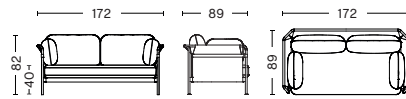

DIMENSIONS

1 SEATER

WIDTH 97 CM | 38.19"
 DEPTH 89 CM | 35.04"
 HEIGHT 82 CM | 32.28"
 SEAT HEIGHT 40 CM | 15.75"
 SEAT WIDTH 65 CM | 25.59"

2 SEATER

WIDTH 172 CM | 67.72"
 DEPTH 89 CM | 35.04"
 HEIGHT 82 CM | 32.28"
 SEAT HEIGHT 40 CM | 15.75"
 SEAT WIDTH 65 CM | 25.59"

3 SEATER

WIDTH 247 CM | 97.24"
 DEPTH 89 CM | 35.04"
 HEIGHT 82 CM | 32.28"
 SEAT HEIGHT 40 CM | 15.75"
 SEAT WIDTH 65 CM | 25.59"

MATERIALS

FRAME

Powder coated steel or chromed steel.

MATTRESS & CUSHIONS

Foam and recycled polyester fiber duvet. Mattress with integrated anti-slip fleece on the back side. Non-reversible mattress. Piping is the same material as the selected fabric or leather.