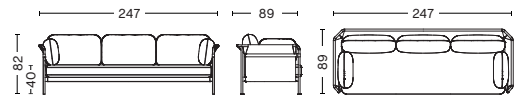

DIMENSIONS

1 SEATER

WIDTH 97 CM | 38.19"
 DEPTH 89 CM | 35.04"
 HEIGHT 82 CM | 32.28"
 SEAT HEIGHT 40 CM | 15.75"
 SEAT WIDTH 65 CM | 25.59"

2 SEATER

WIDTH 172 CM | 67.72"
 DEPTH 89 CM | 35.04"
 HEIGHT 82 CM | 32.28"
 SEAT HEIGHT 40 CM | 15.75"
 SEAT WIDTH 65 CM | 25.59"

3 SEATER

WIDTH 247 CM | 97.24"
 DEPTH 89 CM | 35.04"
 HEIGHT 82 CM | 32.28"
 SEAT HEIGHT 40 CM | 15.75"
 SEAT WIDTH 65 CM | 25.59"

MATERIALS

FRAME

Powder coated steel or chromed steel.

MATTRESS & CUSHIONS

Foam and recycled polyester fiber duvet. Mattress with integrated anti-slip fleece on the back side. Non-reversible mattress. Piping is the same material as the selected fabric or leather.