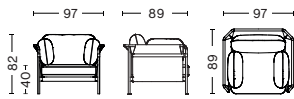

DIMENSIONS

1 SEATER

WIDTH 97 CM | 38.19"
 DEPTH 89 CM | 35.04"
 HEIGHT 82 CM | 32.28"
 SEAT HEIGHT 40 CM | 15.75"
 SEAT WIDTH 65 CM | 25.59"

2 SEATER

WIDTH 172 CM | 67.72"
 DEPTH 89 CM | 35.04"
 HEIGHT 82 CM | 32.28"
 SEAT HEIGHT 40 CM | 15.75"
 SEAT WIDTH 65 CM | 25.59"

3 SEATER

WIDTH 247 CM | 97.24"
 DEPTH 89 CM | 35.04"
 HEIGHT 82 CM | 32.28"
 SEAT HEIGHT 40 CM | 15.75"
 SEAT WIDTH 65 CM | 25.59"

MATERIALS

FRAME

Powder coated steel or chromed steel.

MATTRESS & CUSHIONS

Foam and recycled polyester fiber duvet. Mattress with integrated anti-slip fleece on the back side. Non-reversible mattress. Piping is the same material as the selected fabric or leather.