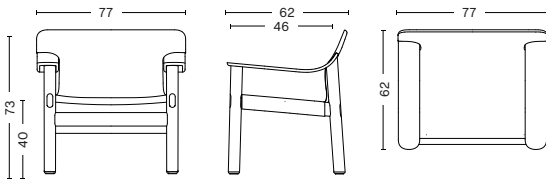

### DIMENSIONS

WIDTH / 77 CM / 30.31"  
DEPTH / 62 CM / 24.41"  
HEIGHT / 73 CM / 28.74"  
SEAT HEIGHT / 40 CM / 15.74"  
SEAT DEPTH / 46 CM / 18.11"