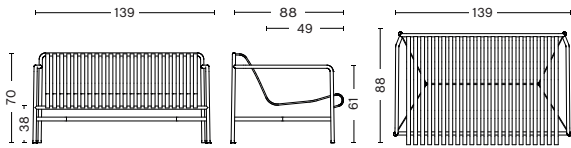

PALISSADE LOUNGE SOFA
WIDTH 139 CM | 54.72"
DEPTH 88 CM | 34.65"
HEIGHT 70 CM | 27.56"
SEAT HEIGHT 38 CM | 14.96"
SEAT DEPTH 49 CM | 19.29"