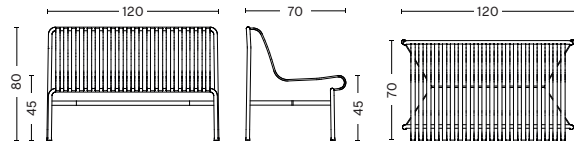

DIMENSIONS

PALISSADE CHAIR
 WIDTH 47 CM | 18.50"
 DEPTH 56 CM | 22.05"
 HEIGHT 80 CM | 31.49"
 SEAT HEIGHT 45 CM | 17.71"
 SEAT DEPTH 41 CM | 16.41"

PALISSADE ARMCHAIR
 WIDTH 51 CM | 20.08"
 DEPTH 56 CM | 22.05"
 HEIGHT 80 CM | 31.49"
 SEAT HEIGHT 45 CM | 17.71"
 SEAT DEPTH 41 CM | 16.41"

PALISSADE DINING ARMCHAIR
 WIDTH 63 CM | 24.80"
 DEPTH 66 CM | 25.98"
 HEIGHT 80 CM | 31.49"
 SEAT HEIGHT 45 CM | 17.71"
 SEAT DEPTH 44 CM | 17.32"

PALISSADE BENCH
 WIDTH 120 CM | 47.24"
 DEPTH 42 CM | 16.54"
 HEIGHT 45 CM | 17.71"

PALISSADE DINING BENCH W/O ARMREST
 WIDTH 120 CM | 47.24"
 DEPTH 70 CM | 27.56"
 HEIGHT 80 CM | 31.49"
 SEAT HEIGHT 45 CM | 17.71"

PALISSADE DINING BENCH
 WIDTH 128 CM | 50.39"
 DEPTH 70 CM | 27.56"
 HEIGHT 80 CM | 31.49"
 SEAT HEIGHT 45 CM | 17.71"