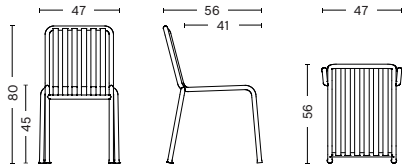

DIMENSIONS

PALISSADE CHAIR
 WIDTH 47 CM | 18.50"
 DEPTH 56 CM | 22.05"
 HEIGHT 80 CM | 31.49"
 SEAT HEIGHT 45 CM | 17.71"
 SEAT DEPTH 41 CM | 16.41"

PALISSADE ARMCHAIR
 WIDTH 51 CM | 20.08"
 DEPTH 56 CM | 22.05"
 HEIGHT 80 CM | 31.49"
 SEAT HEIGHT 45 CM | 17.71"
 SEAT DEPTH 41 CM | 16.41"