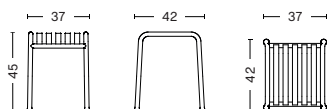

DIMENSIONS

PALISSADE CHAIR
 WIDTH 47 CM | 18.50"
 DEPTH 56 CM | 22.05"
 HEIGHT 80 CM | 31.49"
 SEAT HEIGHT 45 CM | 17.71"
 SEAT DEPTH 41 CM | 16.41"

PALISSADE ARMCHAIR
 WIDTH 51 CM | 20.08"
 DEPTH 56 CM | 22.05"
 HEIGHT 80 CM | 31.49"
 SEAT HEIGHT 45 CM | 17.71"
 SEAT DEPTH 41 CM | 16.41"

PALISSADE DINING ARMCHAIR
 WIDTH 63 CM | 24.80"
 DEPTH 66 CM | 25.98"
 HEIGHT 80 CM | 31.49"
 SEAT HEIGHT 45 CM | 17.71"
 SEAT DEPTH 44 CM | 17.32"

PALISSADE BENCH
 WIDTH 120 CM | 47.24"
 DEPTH 42 CM | 16.54"
 HEIGHT 45 CM | 17.71"

PALISSADE DINING BENCH W/O ARMREST
 WIDTH 120 CM | 47.24"
 DEPTH 70 CM | 27.56"
 HEIGHT 80 CM | 31.49"
 SEAT HEIGHT 45 CM | 17.71"

PALISSADE DINING BENCH
 WIDTH 128 CM | 50.39"
 DEPTH 70 CM | 27.56"
 HEIGHT 80 CM | 31.49"
 SEAT HEIGHT 45 CM | 17.71"