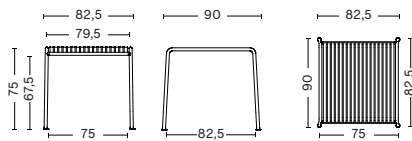

PALISSADE STOOL
 WIDTH 37 CM | 14.56"
 DEPTH 42 CM | 16.54"
 HEIGHT 45 CM | 17.71"

PALISSADE BAR STOOL
 WIDTH 38 CM | 14.96"
 DEPTH 45 CM | 17.72"
 HEIGHT 78 CM | 30.71"

DIMENSIONS

PALISSADE LOUNGE CHAIR LOW
 WIDTH 73 CM | 28.74"
 DEPTH 81 CM | 31.89"
 HEIGHT 70 CM | 27.56"
 SEAT HEIGHT 38 CM | 14.96"
 SEAT DEPTH 49 CM | 19.29"

PALISSADE LOUNGE CHAIR HIGH
 WIDTH 73 CM | 28.74"
 DEPTH 92 CM | 36.22"
 HEIGHT 88 CM | 34.65"
 SEAT HEIGHT 38 CM | 14.96"
 SEAT DEPTH 49 CM | 19.29"

PALISSADE LOUNGE SOFA
 WIDTH 139 CM | 54.72"
 DEPTH 88 CM | 34.65"
 HEIGHT 70 CM | 27.56"
 SEAT HEIGHT 38 CM | 14.96"
 SEAT DEPTH 49 CM | 19.29"

PALISSADE OTTOMAN
 WIDTH 65 CM | 25.59"
 DEPTH 60 CM | 23.62"
 HEIGHT 37 CM | 14.56"

PALISSADE CHAISE LONGUE
 WIDTH 65,5 CM | 25.78"
 DEPTH 164,5 CM | 64.76"
 HEIGHT 70,5 CM | 27.75"
 SEAT HEIGHT 25,5 CM | 10.03"

PALISSADE TABLE
 LENGTH 82,5 CM | 32.48"
 WIDTH 90 CM | 35.43"
 HEIGHT 75 CM | 29.53"

PALISSADE TABLE
 LENGTH 170 CM | 66.93"
 WIDTH 90 CM | 35.43"
 HEIGHT | 75 CM | 29.53"

PALISSADE MIDDLE LEG
 LENGTH 90 CM | 35.43"
 DEPTH 13,5 CM | 5.31"
 HEIGHT | 75 CM | 29.53"