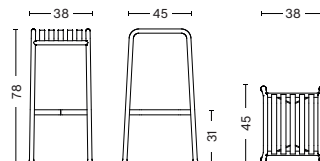

DIMENSIONS

PALISSADE CHAIR
 WIDTH 47 CM | 18.50"
 DEPTH 56 CM | 22.05"
 HEIGHT 80 CM | 31.49"
 SEAT HEIGHT 45 CM | 17.71"
 SEAT DEPTH 41 CM | 16.41"

PALISSADE ARMCHAIR
 WIDTH 51 CM | 20.08"
 DEPTH 56 CM | 22.05"
 HEIGHT 80 CM | 31.49"
 SEAT HEIGHT 45 CM | 17.71"
 SEAT DEPTH 41 CM | 16.41"

PALISSADE DINING ARMCHAIR
 WIDTH 63 CM | 24.80"
 DEPTH 66 CM | 25.98"
 HEIGHT 80 CM | 31.49"
 SEAT HEIGHT 45 CM | 17.71"
 SEAT DEPTH 44 CM | 17.32"

PALISSADE BENCH
 WIDTH 120 CM | 47.24"
 DEPTH 42 CM | 16.54"
 HEIGHT 45 CM | 17.71"

PALISSADE DINING BENCH W/O ARMREST
 WIDTH 120 CM | 47.24"
 DEPTH 70 CM | 27.56"
 HEIGHT 80 CM | 31.49"
 SEAT HEIGHT 45 CM | 17.71"

PALISSADE DINING BENCH
 WIDTH 128 CM | 50.39"
 DEPTH 70 CM | 27.56"
 HEIGHT 80 CM | 31.49"
 SEAT HEIGHT 45 CM | 17.71"

PALISSADE STOOL
 WIDTH 37 CM | 14.56"
 DEPTH 42 CM | 16.54"
 HEIGHT 45 CM | 17.71"

PALISSADE BAR STOOL
 WIDTH 38 CM | 14.96"
 DEPTH 45 CM | 17.72"
 HEIGHT 78 CM | 30.71"

DIMENSIONS

PALISSADE LOUNGE CHAIR LOW
 WIDTH 73 CM | 28.74"
 DEPTH 81 CM | 31.89"
 HEIGHT 70 CM | 27.56"
 SEAT HEIGHT 38 CM | 14.96"
 SEAT DEPTH 49 CM | 19.29"