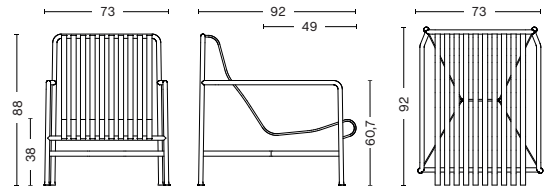

PALISSADE DINING BENCH W/O ARMREST
 WIDTH 120 CM | 47.24"
 DEPTH 70 CM | 27.56"
 HEIGHT 80 CM | 31.49"
 SEAT HEIGHT 45 CM | 17.71"

PALISSADE DINING BENCH
 WIDTH 128 CM | 50.39"
 DEPTH 70 CM | 27.56"
 HEIGHT 80 CM | 31.49"
 SEAT HEIGHT 45 CM | 17.71"

PALISSADE STOOL
 WIDTH 37 CM | 14.56"
 DEPTH 42 CM | 16.54"
 HEIGHT 45 CM | 17.71"

PALISSADE BAR STOOL
 WIDTH 38 CM | 14.96"
 DEPTH 45 CM | 17.72"
 HEIGHT 78 CM | 30.71"

DIMENSIONS

PALISSADE LOUNGE CHAIR LOW
 WIDTH 73 CM | 28.74"
 DEPTH 81 CM | 31.89"
 HEIGHT 70 CM | 27.56"
 SEAT HEIGHT 38 CM | 14.96"
 SEAT DEPTH 49 CM | 19.29"

PALISSADE LOUNGE CHAIR HIGH
 WIDTH 73 CM | 28.74"
 DEPTH 92 CM | 36.22"
 HEIGHT 88 CM | 34.65"
 SEAT HEIGHT 38 CM | 14.96"
 SEAT DEPTH 49 CM | 19.29"

PALISSADE LOUNGE SOFA
 WIDTH 139 CM | 54.72"
 DEPTH 88 CM | 34.65"
 HEIGHT 70 CM | 27.56"
 SEAT HEIGHT 38 CM | 14.96"
 SEAT DEPTH 49 CM | 19.29"

PALISSADE OTTOMAN
 WIDTH 65 CM | 25.59"
 DEPTH 60 CM | 23.62"
 HEIGHT 37 CM | 14.56"

PALISSADE CHAISE LONGUE
 WIDTH 65,5 CM | 25.78"
 DEPTH 164,5 CM | 64.76"
 HEIGHT 70,5 CM | 27.75"
 SEAT HEIGHT 25,5 CM | 10.03"