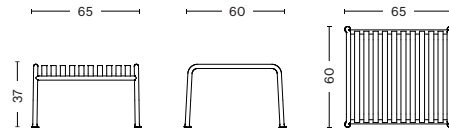

PALISSADE DINING BENCH W/O ARMREST
 WIDTH 120 CM | 47.24"
 DEPTH 70 CM | 27.56"
 HEIGHT 80 CM | 31.49"
 SEAT HEIGHT 45 CM | 17.71"

PALISSADE DINING BENCH
 WIDTH 128 CM | 50.39"
 DEPTH 70 CM | 27.56"
 HEIGHT 80 CM | 31.49"
 SEAT HEIGHT 45 CM | 17.71"

PALISSADE STOOL
 WIDTH 37 CM | 14.56"
 DEPTH 42 CM | 16.54"
 HEIGHT 45 CM | 17.71"

PALISSADE BAR STOOL
 WIDTH 38 CM | 14.96"
 DEPTH 45 CM | 17.72"
 HEIGHT 78 CM | 30.71"

DIMENSIONS

PALISSADE LOUNGE CHAIR LOW
 WIDTH 73 CM | 28.74"
 DEPTH 81 CM | 31.89"
 HEIGHT 70 CM | 27.56"
 SEAT HEIGHT 38 CM | 14.96"
 SEAT DEPTH 49 CM | 19.29"

PALISSADE LOUNGE CHAIR HIGH
 WIDTH 73 CM | 28.74"
 DEPTH 92 CM | 36.22"
 HEIGHT 88 CM | 34.65"
 SEAT HEIGHT 38 CM | 14.96"
 SEAT DEPTH 49 CM | 19.29"

PALISSADE LOUNGE SOFA
 WIDTH 139 CM | 54.72"
 DEPTH 88 CM | 34.65"
 HEIGHT 70 CM | 27.56"
 SEAT HEIGHT 38 CM | 14.96"
 SEAT DEPTH 49 CM | 19.29"