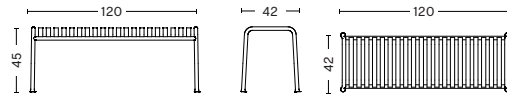

DIMENSIONS

PALISSADE CHAIR
 WIDTH 47 CM | 18.50"
 DEPTH 56 CM | 22.05"
 HEIGHT 80 CM | 31.49"
 SEAT HEIGHT 45 CM | 17.71"
 SEAT DEPTH 41 CM | 16.41"

PALISSADE ARMCHAIR
 WIDTH 51 CM | 20.08"
 DEPTH 56 CM | 22.05"
 HEIGHT 80 CM | 31.49"
 SEAT HEIGHT 45 CM | 17.71"
 SEAT DEPTH 41 CM | 16.41"

PALISSADE DINING ARMCHAIR
 WIDTH 63 CM | 24.80"
 DEPTH 66 CM | 25.98"
 HEIGHT 80 CM | 31.49"
 SEAT HEIGHT 45 CM | 17.71"
 SEAT DEPTH 44 CM | 17.32"

PALISSADE BENCH
 WIDTH 120 CM | 47.24"
 DEPTH 42 CM | 16.54"
 HEIGHT 45 CM | 17.71"