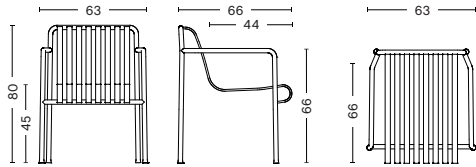

DIMENSIONS

PALISSADE CHAIR
 WIDTH 47 CM | 18.50"
 DEPTH 56 CM | 22.05"
 HEIGHT 80 CM | 31.49"
 SEAT HEIGHT 45 CM | 17.71"
 SEAT DEPTH 41 CM | 16.41"

PALISSADE ARMCHAIR
 WIDTH 51 CM | 20.08"
 DEPTH 56 CM | 22.05"
 HEIGHT 80 CM | 31.49"
 SEAT HEIGHT 45 CM | 17.71"
 SEAT DEPTH 41 CM | 16.41"

PALISSADE DINING ARMCHAIR
 WIDTH 63 CM | 24.80"
 DEPTH 66 CM | 25.98"
 HEIGHT 80 CM | 31.49"
 SEAT HEIGHT 45 CM | 17.71"
 SEAT DEPTH 44 CM | 17.32"

PALISSADE BENCH
 WIDTH 120 CM | 47.24"
 DEPTH 42 CM | 16.54"
 HEIGHT 45 CM | 17.71"