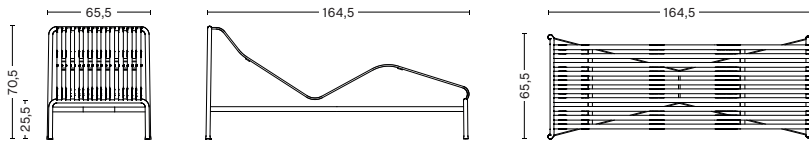

PALISSADE CHAISE LONGUE
WIDTH 65,5 CM | 25.78"
DEPTH 164,5 CM | 64.76"
HEIGHT 70,5 CM | 27.75"
SEAT HEIGHT 25,5 CM | 10.03"