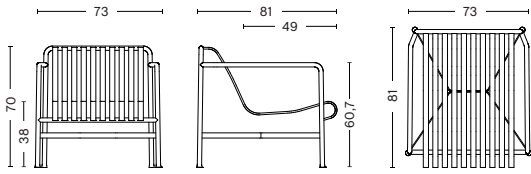

PALISSADE DINING ARMCHAIR
 WIDTH 63 CM | 24.80"
 DEPTH 66 CM | 25.98"
 HEIGHT 80 CM | 31.49"
 SEAT HEIGHT 45 CM | 17.71"
 SEAT DEPTH 44 CM | 17.32"

PALISSADE BENCH
 WIDTH 120 CM | 47.24"
 DEPTH 42 CM | 16.54"
 HEIGHT 45 CM | 17.71"

PALISSADE DINING BENCH W/O ARMREST
 WIDTH 120 CM | 47.24"
 DEPTH 70 CM | 27.56"
 HEIGHT 80 CM | 31.49"
 SEAT HEIGHT 45 CM | 17.71"

PALISSADE DINING BENCH
 WIDTH 128 CM | 50.39"
 DEPTH 70 CM | 27.56"
 HEIGHT 80 CM | 31.49"
 SEAT HEIGHT 45 CM | 17.71"

PALISSADE STOOL
 WIDTH 37 CM | 14.56"
 DEPTH 42 CM | 16.54"
 HEIGHT 45 CM | 17.71"

PALISSADE BAR STOOL
 WIDTH 38 CM | 14.96"
 DEPTH 45 CM | 17.72"
 HEIGHT 78 CM | 30.71"

DIMENSIONS

PALISSADE LOUNGE CHAIR LOW
 WIDTH 73 CM | 28.74"
 DEPTH 81 CM | 31.89"
 HEIGHT 70 CM | 27.56"
 SEAT HEIGHT 38 CM | 14.96"
 SEAT DEPTH 49 CM | 19.29"