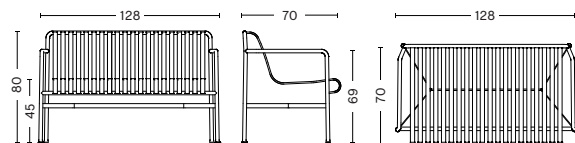

PALISSADE DINING BENCH
WIDTH 128 CM | 50.39"
DEPTH 70 CM | 27.56"
HEIGHT 80 CM | 31.49"
SEAT HEIGHT 45 CM | 17.71"