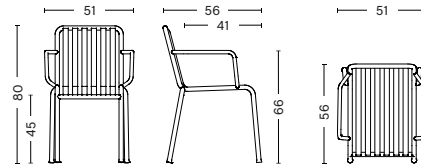

DIMENSIONS

PALISSADE CHAIR
 WIDTH 47 CM | 18.50"
 DEPTH 56 CM | 22.05"
 HEIGHT 80 CM | 31.49"
 SEAT HEIGHT 45 CM | 17.71"
 SEAT DEPTH 41 CM | 16.41"

PALISSADE ARMCHAIR
 WIDTH 51 CM | 20.08"
 DEPTH 56 CM | 22.05"
 HEIGHT 80 CM | 31.49"
 SEAT HEIGHT 45 CM | 17.71"
 SEAT DEPTH 41 CM | 16.41"

DIMENSIONS

FOR CHAIR & ARMCHAIR
WIDTH 37 CM | 14.57"
DEPTH 37 CM | 14.57"
HEIGHT 3 CM | 1.18"

FOR DINING ARMCHAIR
WIDTH 41,5 CM | 16.34"
DEPTH 41,5 CM | 16.34"
HEIGHT 3 CM | 1.18"

FOR LOUNGE CHAIR HIGH & LOW
WIDTH 52,5 CM | 20.67"
DEPTH 48 CM | 18.90"
HEIGHT 3 CM | 1.18"