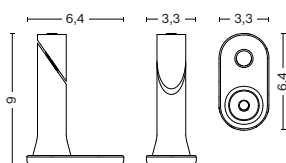

HEADREST CUSHION
FOR CHAISE LONGUE
WIDTH 46,5 CM | 18.31"
DIAMETER 14 CM | 5.51"

MATERIALS

OUTDOOR FABRIC

Polyurethane foam, Non-slip backing.

100 % Olefin (Teflon water-repellent treatment).

FABRIC COLOR

Please note that the color codes are indicative.

DIMENSIONS

WIDTH 6,4 CM | 2.52"

DEPTH 3,3 CM | 1.3"

HEIGHT 9 CM | 3.54"

MATERIALS

FIXATION BRACKET

Powder coated stainless steel with EPDM rubber washer.

COLOR & FINISH