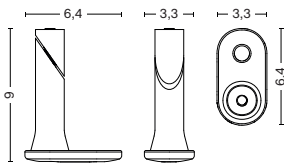

DIMENSIONS

WIDTH 6,4 CM | 2.52"

DEPTH 3,3 CM | 1.3"

HEIGHT 9 CM | 3.54"

MATERIALS

FIXATION BRACKET

Powder coated stainless steel with EPDM rubber washer.

COLOR & FINISH