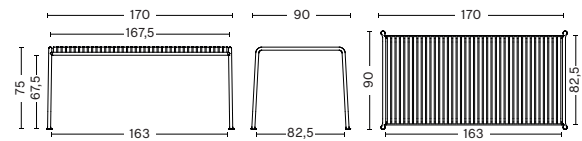

PALISSADE TABLE
LENGTH 170 CM | 66.93"
WIDTH 90 CM | 35.43"
HEIGHT | 75 CM | 29.53"