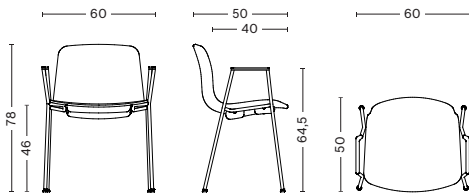

### DIMENSIONS

WIDTH 60 CM | 23.62"

DEPTH 50 CM | 19.69"

HEIGHT 78 CM | 30.71"

SEAT HEIGHT 46 CM | 18.11"

SEAT DEPTH 40 CM | 15.75"

#### BASE

4-legged base in Ø16 mm bent steel tube with integrated armrests. Included armpads in black PU foam.