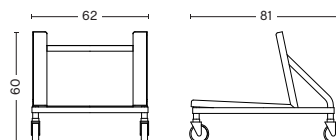

AAC CHAIR TROLLEY

Black powder coated steel. Rear wheels with brake. Suitable for transportation and storage.

TROLLEY CAPACITY

AAC 19 max. 5 pcs.

[LINK TO CHAIR TROLLEYS PRESENTATION](#)