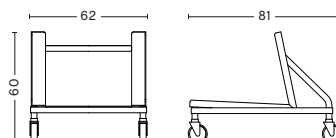

AAC CHAIR TROLLEY

Black powder coated steel.
Rear wheels with brake.
Suitable for transportation and storage.

TROLLEY CAPACITY

AAC 17 max. 6 pcs.
AAC 17 w. upholstery max. 6 pcs.

[LINK TO CHAIR TROLLEYS PRESENTATION](#)