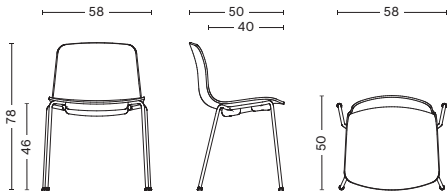

### DIMENSIONS

WIDTH 58 CM | 22.83"

DEPTH 50 CM | 19.69"

HEIGHT 78 CM | 30.71"

SEAT HEIGHT 46 CM | 18.11"

SEAT DEPTH 40 CM | 15.75"