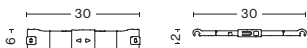

ACCESSORIES

LINKING DEVICE

Black plastic. The chair can be premounted with brackets (black powdercoated steel) and linking device for larger orders. The linking device can only be retrofitted on new AAC frames.