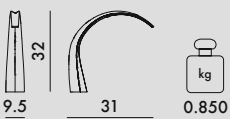

MATERIAL

Metallic PMMA

METALLIC

100V-240V power supply included

The light source contained in this appliance must only be replaced by qualified personnel using original spare parts.

9320/W	1	1.2	0.014	42X25X14
9325/W	1	1.2	0.014	42X25X14