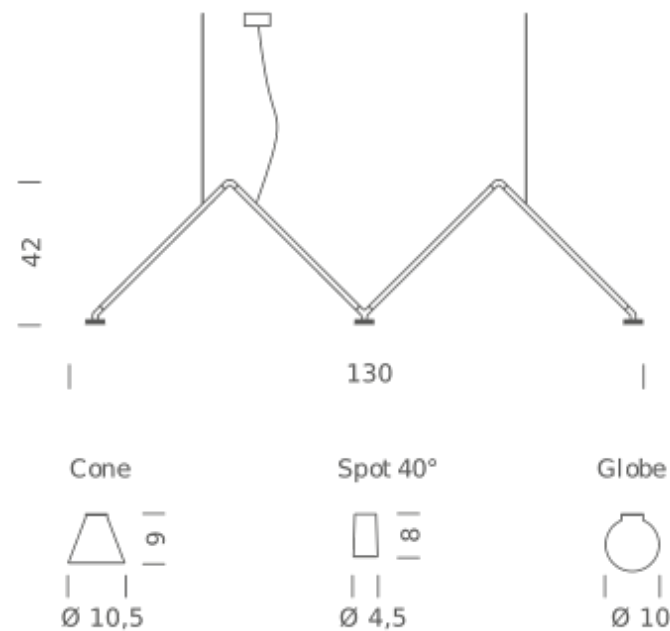

CONE | 2700K

LAMPING

Source	LED spot
Total power	3x5W
Emission	direct
Switching	dimmable 1-10V
Tension	110-240V
Color temperature	2700K
Luminous flux	3x395lm
Typ CRI	90
IP class	20
Materials	aluminum + PC + ABS + glass
Notes	cable length 3m, 40° optic

Codes

DAB LNN 55

Structure/Diffuser

black/gold burnished

Certificazioni