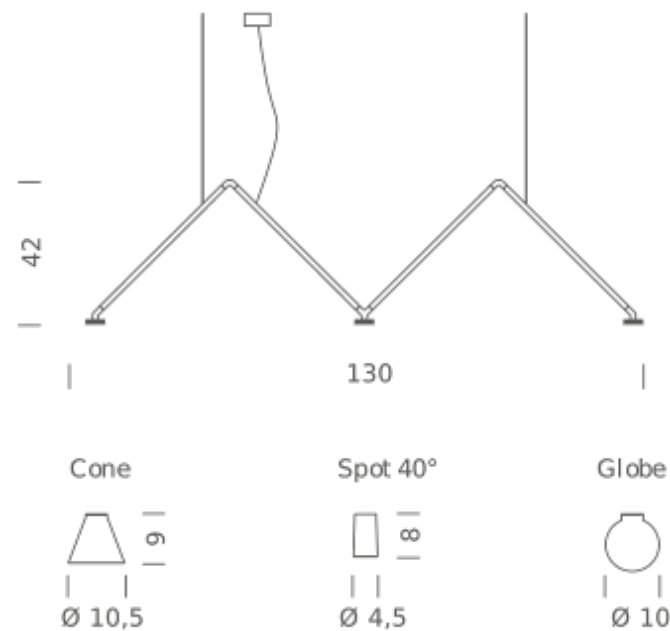

SPOT | 2700K

LAMPING

Source	LED spot
Total power	3x5W
Emission	direct
Switching	dimmable 1-10V
Tension	110-240V
Color temperature	2700K
Luminous flux	3x395lm
Typ CRI	90
Energy class	A+
IP class	20
Materials	aluminum + PC + ABS
Notes	cable length 3m, 40° optic

SPOT | 3000K

LAMPING

Source	LED spot
Total power	3x5W
Emission	direct
Switching	dimmable 1-10V
Tension	110-240V
Color temperature	3000K
Luminous flux	3x395lm
Typ CRI	90
IP class	20
Materials	aluminum + PC + ABS
Notes	cable length 3m, led spot beam angle 40°

Codes

DAB LNN 52

Structure/Diffuser

black/black

Certificazioni

GLOBE | 2700K

LAMPING

Source	G4 LED 12V
Total power	3x4W
Emission	diffused
Switching	dimmable 1-10V
Tension	110-240V
Color temperature	2700K
Luminous flux	3x350lm
Typ CRI	90
IP class	20
Materials	aluminum + PC + ABS
Notes	cable length 3m, LED bulb included

Codes

DAB LNN 53

Structure/Diffuser

black/white

Certificazioni

GLOBE | 3000K

LAMPING

Source	G4 LED 12V
Total power	3x4W
Emission	diffused
Switching	dimnable 1-10V
Tension	110-240V
Color temperature	3000K
Luminous flux	3x350lm
Typ CRI	90
Materials	aluminum + PC + ABS
Notes	cable length 3m, LED bulb included