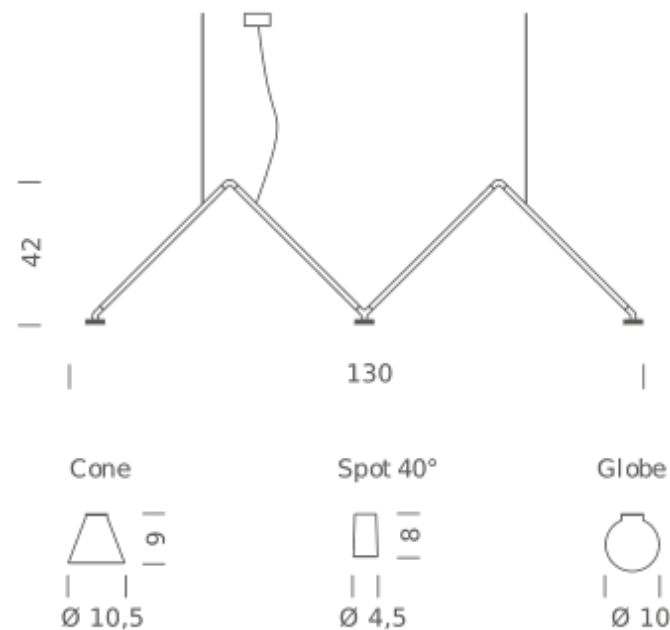

SPOT | 2700K

LAMPING

Source	LED spot
Total power	3x5W
Emission	direct
Switching	dimmable 1-10V
Tension	110-240V
Color temperature	2700K
Luminous flux	3x395lm
Typ CRI	90
Energy class	A+
IP class	20
Materials	aluminum + PC + ABS
Notes	cable length 3m, 40° optic

Codes

DAB LNN 51

Structure/Diffuser

black/black

PACKAGE

Package 01

Dimension: 15x80x150 cm

Certificazioni

SPOT | 3000K

LAMPING

Source	LED spot
Total power	3x5W
Emission	direct
Switching	dimmable 1-10V
Tension	110-240V
Color temperature	3000K
Luminous flux	3x395lm
Typ CRI	90
IP class	20
Materials	aluminum + PC + ABS
Notes	cable length 3m, led spot beam angle 40°

Codes

DAB LNN 52

Structure/Diffuser

black/black

Certificazioni

GLOBE | 2700K

LAMPING

Source	G4 LED 12V
Total power	3x4W
Emission	diffused
Switching	dimmable 1-10V
Tension	110-240V
Color temperature	2700K
Luminous flux	3x350lm
Typ CRI	90
IP class	20
Materials	aluminum + PC + ABS
Notes	cable length 3m, LED bulb included