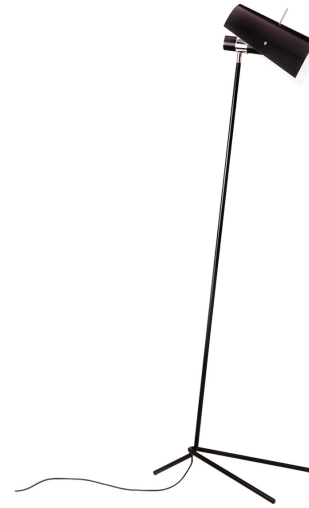

# CLARITAS

*Vico Magistretti*

In 1946, Vico Magistretti conceived Claritas, his first lighting design, which conceptually aimed for clarity and brightness. In a context of reconstruction and reconversion of the war industry, for the first time Magistretti used bent metal tubes and a curved aluminium sheet as a reflector, which could be oriented and regulated, ensuring the desired lighting effect.

## LAMPING

Source	E27
Total power	150W
Emission	diffused/direct
Switching	dimmable on cable, according to bulb
Tension	230V
IP class	20
Materials	aluminium + steel
Notes	cable length 3,3m, orientable
Net lamp weight	5 kg