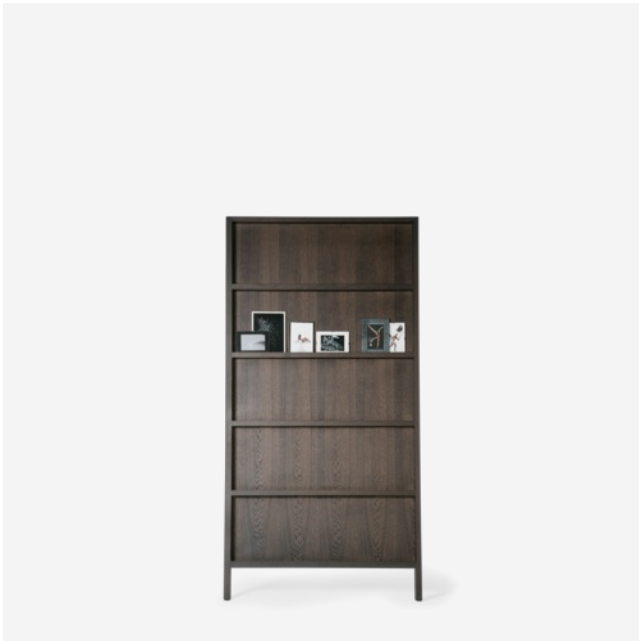

Oblique

MARCEL WANDERS

Oblique is a cupboard slash a wall shelf. Make this the mood board of your lifestyle. Display all your favorite publications, company magazines, booklets, guides or photos in the chicest way possible.

Detailing

Oblique adds a personal touch to your interior. It rests against the wall and a raised edge ensures that everything stays in place.

Colours

Black Stained

Cinnamon Stained

Grey Stained

Natural Oil Stained

WIDTH 105cm | 41.3"
HEIGHT 286cm | 112.6"
DEPTH 6cm | 2.4"

Packaging

WIDTH 135cm | 53.1"
HEIGHT 295cm | 116.1"
CUBAGE 0.34m³ | 11.95ft³
LENGTH 8.5cm | 3.3"
WEIGHT 39kg | 85.98lbs

Technical

MATERIAL

Stained Solid Oak, lacquered beech.