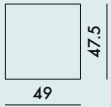

Compasso D'Oro 1994

MOBIL MAT 1994

Design Antonio Citterio with Oliver Löw

2008