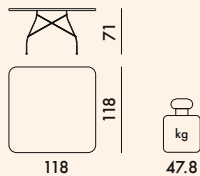

4563

Black painted steel frame

4588

Chrome-plated steel frame

4589

Gold-plated steel frame