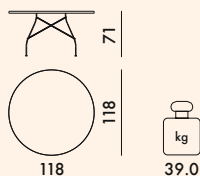

4565

Black painted steel frame

FRAME

Chrome, gold-plated or painted steel

Chrome

Gold

Black

TOP

Stoneware with marble finish

4590/4594/4563

MB
White

MN
Black

MS
Symphonie

*adjustable foot

4590/4594/4563	1 top	50.6	0.125	125X125X8
	1 frame	8.39	0.107	80X74X18
4565/4588/4589	1 top	41.8	0.125	125X125X8
	1 frame	8.39	0.107	80X74X18