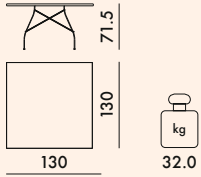

4560

Polyester lacquered top
 Chrome-plated steel frame

4567

Polyester lacquered top
 Gold-plated steel frame

4570

Scratch-proof laminated top
 Chrome-plated steel frame

**FRAME**

Chrome-plated steel

4579

Glass top
 Gold-plated steel frame

**FRAME**

Chrome-plated steel

**GLASS TOP**

MDF polyester lacquered with glass top

**4560/4567**

| | | | |
|---------|------|-------|-----------|
| 1 top | 35.9 | 0.135 | 139X7X139 |
| 1 frame | 8.39 | 0.107 | 80X74X18 |

4570

| | | | |
|---------|------|-------|-----------|
| 1 top | 36.5 | 0.135 | 139X7X139 |
| 1 frame | 8.39 | 0.107 | 80X74X18 |

4572/4579

| | | | |
|---------|------|-------|-----------|
| 1 top | 60.9 | 0.211 | 204X8X129 |
| 1 frame | 8.39 | 0.107 | 80X74X18 |