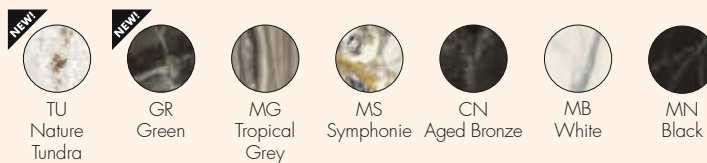

GLOSSY 2001

Design Antonio Citterio with Oliver Löw

4584

Chrome-plated steel frame

4580

Gold-plated steel frame

4578

Black painted steel frame

4572

Chrome-plated steel frame

4579

Gold-plated steel frame

4573

Black painted steel frame

FRAME

Chrome, gold-plated or painted steel

TOP

Stoneware with marble finish

4578/4580/4584	1 top	45.0	0.146	135X135X8
	1 frame	8.39	0.107	80X74X18
4572/4573/4579	1 top	67.8	0.204	204X125X8
	1 frame	8.39	0.107	80X74X18