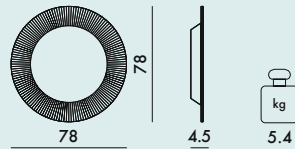

METALLIC

9953/9954
with lighting

FRAME

Transparent or batch-dyed PMMA with lighting

TRANSPARENT

9950/9951	1	5.87	0.081	87X85X11
9953/9954	1	6.37	0.081	87X85X11