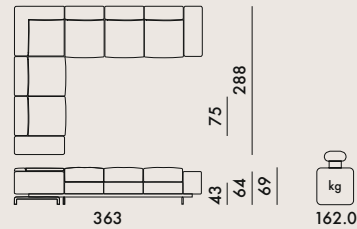

7161

3-seater, right ottoman

A7161

7169

3-seater, left ottoman

A7169

7162

Corner, 5-seater

A7162

7163

Corner, 6-seater

A7163

7164

Corner, 7-seater

A7164

7085

Cushion

	level reached
EN 1022:2005	Compliant
EN 16139:2013+AC 2013	Compliant
EN 1728:2012+AC 2013	
6.4	L2
6.5	L2
6.6	L2
6.8	L2
6.10	L2
6.11	L2
6.12	L2
6.13	L2
6.15	L2
6.16	L2
6.17	L2

7150/A7150

2 seat frames	37.0	0.851	101X78X54
2 armrests	21.0	0.424	101X42X50
1 base frame	18.0	0.134	190X64X11

7160/A7160

3 seat frames	55.5	1.276	101X78X54
2 armrests	21.0	0.424	101X42X50
1 base frame	22.7	0.187	265X64X11

7161/A7161/7169/A7169

2 seat frames	37.0	0.851	101X78X54
1 ottoman frame	26.0	0.633	102X115X54
1 armrest	10.5	0.212	101X42X50
1 base frame	22.7	0.187	265X64X11