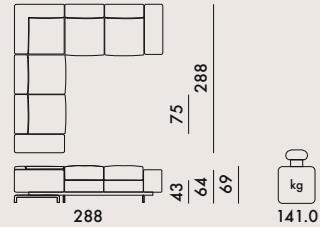

7161

3-seater, right ottoman

A7161

7169

3-seater, left ottoman

A7169

7162

Corner, 5-seater

A7162

7163

Corner, 6-seater

A7163

7164

Corner, 7-seater

A7164

7085

Cushion

	level reached
EN 1022:2005	Compliant
EN 16139:2013+AC 2013	Compliant
EN 1728:2012+AC 2013	
6.4	L2
6.5	L2
6.6	L2
6.8	L2
6.10	L2
6.11	L2
6.12	L2
6.13	L2
6.15	L2
6.16	L2
6.17	L2

7150/A7150

2 seat frames	37.0	0.851	101X78X54
2 armrests	21.0	0.424	101X42X50
1 base frame	18.0	0.134	190X64X11

7160/A7160

3 seat frames	55.5	1.276	101X78X54
2 armrests	21.0	0.424	101X42X50
1 base frame	22.7	0.187	265X64X11

7161/A7161/7169/A7169

2 seat frames	37.0	0.851	101X78X54
1 ottoman frame	26.0	0.633	102X115X54
1 armrest	10.5	0.212	101X42X50
1 base frame	22.7	0.187	265X64X11