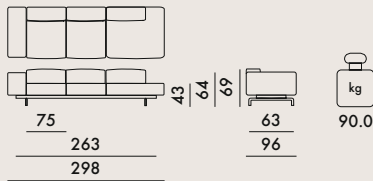

LARGO 2016

Design Piero Lissoni

7150

2-seater

A7150

7160

2-seater

A7160

7161

3-seater, right ottoman

A7161

7169

3-seater, left ottoman

A7169

7162

Corner, 5-seater

Cushion

	level reached
EN 1022:2005	Compliant
EN 16139:2013+AC 2013	Compliant
EN 1728:2012+AC 2013	
6.4	L2
6.5	L2
6.6	L2
6.8	L2
6.10	L2
6.11	L2
6.12	L2
6.13	L2
6.15	L2
6.16	L2
6.17	L2

7150/A7150

2 seat frames	37.0	0.851	101X78X54
2 armrests	21.0	0.424	101X42X50
1 base frame	18.0	0.134	190X64X11

7160/A7160

3 seat frames	55.5	1.276	101X78X54
2 armrests	21.0	0.424	101X42X50
1 base frame	22.7	0.187	265X64X11

7161/A7161/7169/A7169

2 seat frames	37.0	0.851	101X78X54
1 ottoman frame	26.0	0.633	102X115X54
1 armrest	10.5	0.212	101X42X50
1 base frame	22.7	0.187	265X64X11