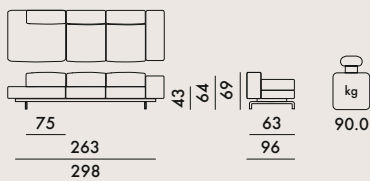

7161

3-seater, right ottoman

A7161

7169

3-seater, left ottoman

A7169

7162

Corner, 5-seater

A7162

7163

Corner, 6-seater

A7163

7164

Corner, 7-seater

A7164

7085

Cushion

	level reached
EN 1022:2005	Compliant
EN 16139:2013+AC 2013	Compliant
EN 1728:2012+AC 2013	
6.4	L2
6.5	L2
6.6	L2
6.8	L2
6.10	L2
6.11	L2
6.12	L2
6.13	L2
6.15	L2
6.16	L2
6.17	L2

7150/A7150

2 seat frames	37.0	0.851	101X78X54
2 armrests	21.0	0.424	101X42X50
1 base frame	18.0	0.134	190X64X11

7160/A7160

3 seat frames	55.5	1.276	101X78X54
2 armrests	21.0	0.424	101X42X50
1 base frame	22.7	0.187	265X64X11

7161/A7161/7169/A7169

2 seat frames	37.0	0.851	101X78X54
1 ottoman frame	26.0	0.633	102X115X54
1 armrest	10.5	0.212	101X42X50
1 base frame	22.7	0.187	265X64X11