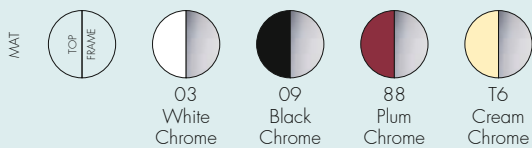

GASTONE 1991

Design Antonio Citterio with Oliver Löw

4470

FRAME

Chrome-plated steel and polished aluminium feet

TOP

Nylon loaded with glass fiber and scratch-proof paint

4473

FRAME

Painted steel

TOP

Nylon loaded with glass fiber and scratch-proof paint

4470	1	14.0	0.246	98X33X76
4473	1	14.0	0.246	98X33X76