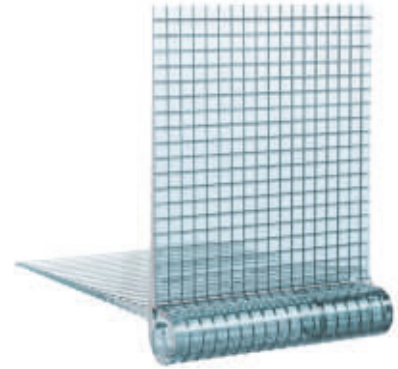

KITE SHELF 2015

Design Patricia Urquiola

8060

HINGE

Polycarbonate

SHELF

Transparent or mass-dyed thermoplastic technopolymer

TRANSPARENT

8060

2

1.372

0.021

32X33X20