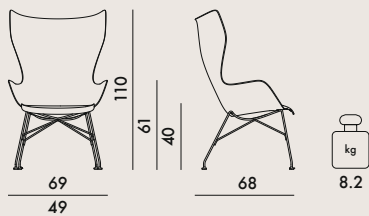

K/WOOD, S/WOOD 2019

Design Philippe Starck

The mark of responsible forestry

4915
Basic Veneer
4916
Slatted Ash

4918
Basic Veneer
4919
Slatted Ash

SEAT
Curved 3D wood

FRAME

Chrome-plated or painted steel

Product made of FSC™ certified wood

	level achieved	
	armchair	ottoman
EN 1022:2005	Comp.	Comp.
EN 16139:2013+AC2013	Comp.	Comp.
EN 1728:2012+AC2013		
6.4	L2	L2
6.5	L2	L2
6.10	L2	-
6.11	L2	-
6.15	L2	-
6.16	-	L2
6.17	L2	L2
6.18	L2	L2
6.20	L2	-
6.24	L2	L2
6.25	L2	L2
6.26	L2	-

4915/4916	1	12.8	0.57	70X70X115
4918/4919	1	6.5	0.135	53X53X61