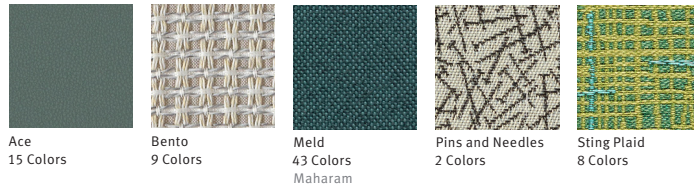

Price Category 3