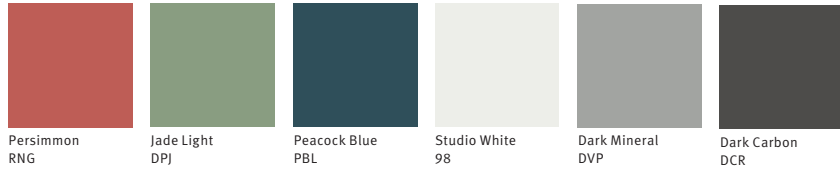

TriFlex Polymer Back
Finish