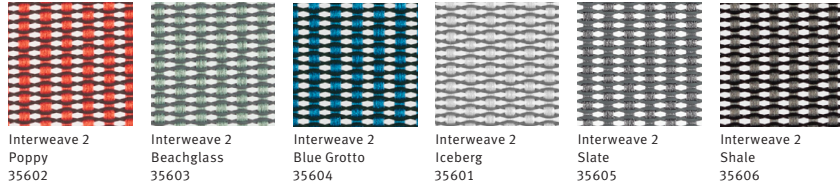

Verus Seating
Work Chairs/Stools

Suspension Back
Price Category 1