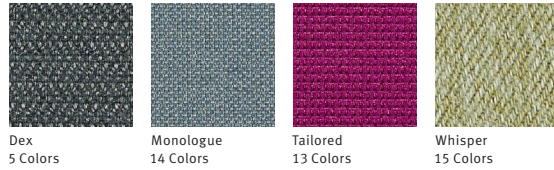

Upholstered Seat
Price Category 1