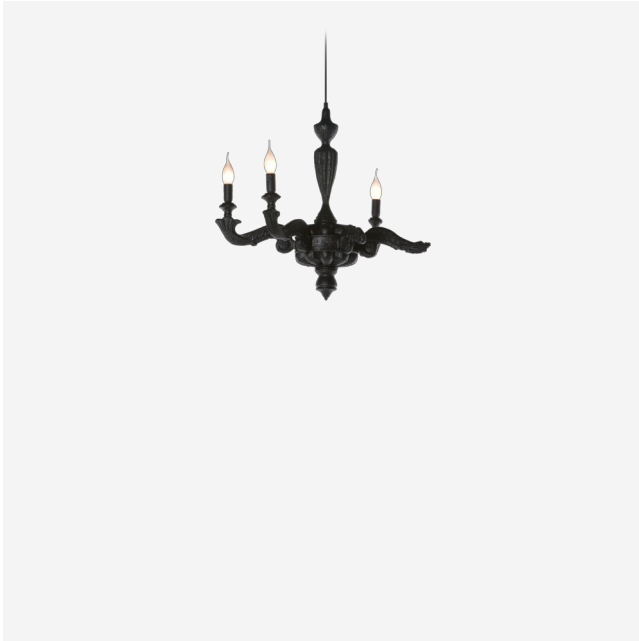

Smoke Chandelier

MAARTEN BAAS

Furniture finished with fire. The beauty and character of burned wood is now captured in a long lasting material. By creating the strange sensation of a burnt chandelier Maarten Baas interpreted his fascination for the element fire with a groundbreaking approach. Capturing the burning flames into the solidity of wood. Each Chandelier is unique due to this exceptional production process. Just like the Phoenix, the Smoke objects are reborn from their ashes, gaining new vitality and beauty in a very unusual way.

Detailing

The enchanting texture of burnt wood. Each item from the Smoke series share the unfamiliar and untamed finish that is characterized by fire.

Colours

Black

Smoke Chandelier

Dimensions

65cm | 25.6"

55cm | 21.7"