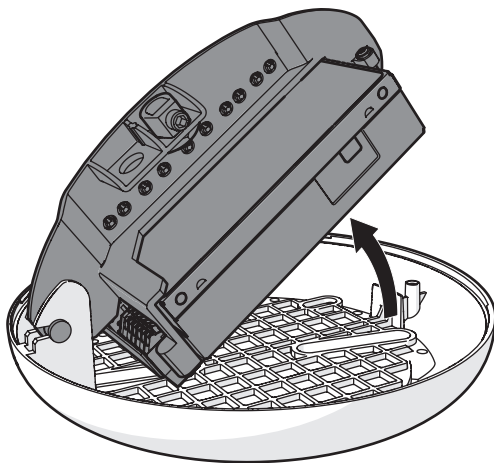

moooi

MESHMATICS CHANDELIER

1

2

1

2

3

visit www.moooi.com for more information about the collection