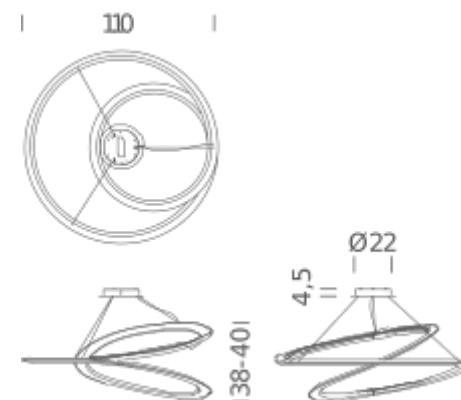

LAMPING

Source	linear LED
Total power	83W
Emission	diffused indirect
Switching	dimmable 1-10V
Tension	110-240V
Color temperature	2700K
Luminous flux	4800lm
Typ CRI	85
IP class	20
Materials	aluminium + PC
Notes	adjustable cable length from 2,5m to 0,4m, DALI version on request
Net lamp weight	9 kg

Codes

KEP LWW 53
KEP LNN 53
KEP LOW 53

Structure

white
black
gold painted

PACKAGE

Package 01 Dimension: 121x121x52 cm / Gross weight: 19 kg

Certificazioni

UPLIGHT 3000K

LAMPING

Source	linear LED
Total power	83W
Emission	diffused indirect
Switching	dimmable 1-10V
Tension	110-240V
Color temperature	3000K
Luminous flux	4800lm
Typ CRI	85
IP class	20
Materials	aluminium + PC
Notes	adjustable cable length from 2,5m to 0,4m, DALI version on request
Net lamp weight	9 kg

Codes

KEP LWW 51
KEP LNN 51
KEP LOW 51

Structure

white
black
gold

PACKAGE

Package 01 Dimension: 121x121x52 cm / Gross weight: 19 kg

Certificazioni