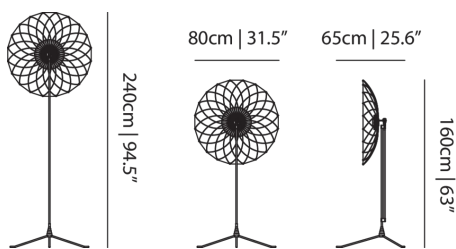

Colours

White with metal

Filigree Floor Lamp / Filigree

Dimensions

Product

WIDTH 80cm | 31.5"

HEIGHT 240cm | 94.5"

DEPTH 65cm | 25.6"

WEIGHT NETTO 17kg | 37.48lbs

Packaging

WIDTH 87cm | 34.3"

HEIGHT 172cm | 67.7"

CUBAGE 1.03m³ | 36.46ft³

LENGTH 69cm | 27.2"

WEIGHT 19kg | 41.89lbs

Technical CE

LIFETIME

50000 hours

CABLE COLOUR

Transparent with tinned cores

PLUG TYPE

US plug (Type A)

CABLE LENGTH

300cm | 118.1"