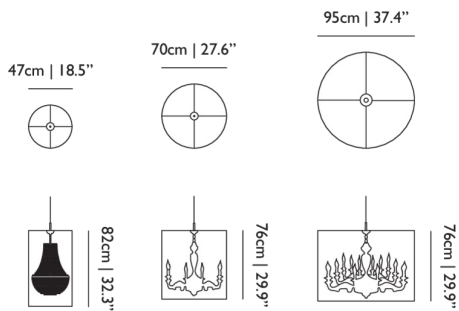

Dimensions

Product

WIDTH 47cm | 18.5"
HEIGHT 82cm | 32.3"
DEPTH 47cm | 18.5"
DIAMETER 47cm | 18.5"
WEIGHT NETTO 5.3kg | 11.68lbs

Packaging

WIDTH 52cm | 20.5"
HEIGHT 52cm | 20.5"
CUBAGE 0.14m³ | 4.97ft³
LENGTH 52cm | 20.5"
WEIGHT 4kg | 8.82lbs

Black

CANOPY

Chrome Canopy

Light Shade Shade / Light Shade Shade 70

Dimensions

Product

WIDTH 70cm | 27.6"**HEIGHT** 76cm | 29.9"**DEPTH** 70cm | 27.6"**DIAMETER** 70cm | 27.6"**WEIGHT NETTO** 6kg | 13.23lbs

Packaging

WIDTH 62cm | 24.4"**HEIGHT** 29cm | 11.4"**CUBAGE** 0.11m³ | 3.94ft³**LENGTH** 62cm | 24.4"**WEIGHT** 5kg | 11.02lbs

Technical CE

MATERIAL

Semi-transparent mirror film shade, metal frame structure

Dimensions

Product

WIDTH 95cm | 37.4"
HEIGHT 76cm | 29.9"
DEPTH 95cm | 37.4"
DIAMETER 95cm | 37.4"
WEIGHT NETTO 11.1kg | 24.47lbs

Packaging

WIDTH 72cm | 28.3"
HEIGHT 41cm | 16.1"
CUBAGE 0.21m³ | 7.51ft³
LENGTH 72cm | 28.3"
WEIGHT 16kg | 35.27lbs