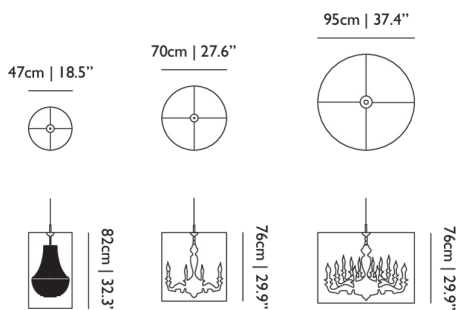

Dimensions

Product

WIDTH 47cm | 18.5"
HEIGHT 82cm | 32.3"
DEPTH 47cm | 18.5"
DIAMETER 47cm | 18.5"
WEIGHT NETTO 5.3kg | 11.68lbs

Packaging

WIDTH 52cm | 20.5"
HEIGHT 52cm | 20.5"
CUBAGE 0.14m³ | 4.97ft³
LENGTH 52cm | 20.5"
WEIGHT 4kg | 8.82lbs

50/60

LAMPHOLDER

E26

CABLE LENGTH

400cm | 157.5"

DIMMING & LIGHTING CONTROL

Mains dimmable with compatible light source

See last page for more information about the dimming possibilities.**INSTALLATION REQUIRED**

Black

CANOPY

Chrome Canopy

Light Shade Shade / Light Shade Shade 70

Dimensions

Product

WIDTH 70cm | 27.6"**HEIGHT** 76cm | 29.9"**DEPTH** 70cm | 27.6"**DIAMETER** 70cm | 27.6"**WEIGHT NETTO** 6kg | 13.23lbs

Packaging

WIDTH 62cm | 24.4"**HEIGHT** 29cm | 11.4"**CUBAGE** 0.11m³ | 3.94ft³**LENGTH** 62cm | 24.4"**WEIGHT** 5kg | 11.02lbs

Technical CE

MATERIAL

Semi-transparent mirror film shade, metal frame structure