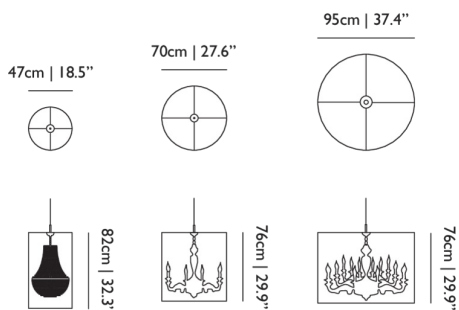

Dimensions

Product

WIDTH 47cm | 18.5"
HEIGHT 82cm | 32.3"
DEPTH 47cm | 18.5"
DIAMETER 47cm | 18.5"
WEIGHT NETTO 5.3kg | 11.68lbs

Packaging

WIDTH 52cm | 20.5"
HEIGHT 52cm | 20.5"
CUBAGE 0.14m³ | 4.97ft³
LENGTH 52cm | 20.5"
WEIGHT 4kg | 8.82lbs

Black

CANOPY

Chrome Canopy

Light Shade Shade / Light Shade Shade Shade 47

Dimensions

Product

WIDTH 47cm | 18.5"
HEIGHT 82cm | 32.3"
DEPTH 47cm | 18.5"
DIAMETER 47cm | 18.5"

Packaging

WIDTH 50cm | 19.7"
HEIGHT 90cm | 35.4"
CUBAGE 0.23m³ | 7.95ft³
LENGTH 50cm | 19.7"
WEIGHT 3.5kg | 7.72lbs

Technical

MATERIAL

Semi-transparent mirror film shade, metal frame structure

Light Shade Shade / Light Shade Shade Shade 70

Dimensions

Product

WIDTH 70cm | 27.6"
HEIGHT 76cm | 29.9"
DEPTH 70cm | 27.6"
DIAMETER 70cm | 27.6"

Packaging

WIDTH 73cm | 28.7"
HEIGHT 84cm | 33.1"
CUBAGE 0.45m³ | 15.81ft³
LENGTH 73cm | 28.7"
WEIGHT 4kg | 8.82lbs