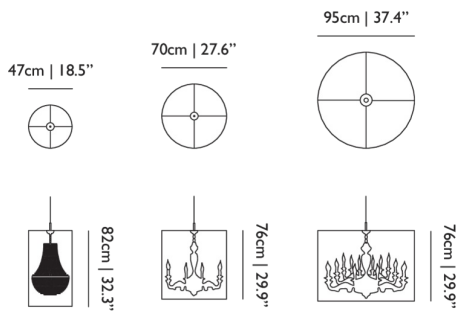

Black

CANOPY

Chrome Canopy

Light Shade Shade / Light Shade Shade Shade 47

Dimensions

Product

WIDTH 47cm | 18.5"
HEIGHT 82cm | 32.3"
DEPTH 47cm | 18.5"
DIAMETER 47cm | 18.5"

Packaging

WIDTH 50cm | 19.7"
HEIGHT 90cm | 35.4"
CUBAGE 0.23m³ | 7.95ft³
LENGTH 50cm | 19.7"
WEIGHT 3.5kg | 7.72lbs

Technical

MATERIAL

Semi-transparent mirror film shade, metal frame structure

Light Shade Shade / Light Shade Shade Shade 70

Dimensions

Product

WIDTH 70cm | 27.6"
HEIGHT 76cm | 29.9"
DEPTH 70cm | 27.6"
DIAMETER 70cm | 27.6"

Packaging

WIDTH 73cm | 28.7"
HEIGHT 84cm | 33.1"
CUBAGE 0.45m³ | 15.81ft³
LENGTH 73cm | 28.7"
WEIGHT 4kg | 8.82lbs

Technical

MATERIAL

Semi-transparent mirror film shade, metal frame structure

Light Shade Shade / Light Shade Shade Shade 95

Dimensions

Product

WIDTH 95cm | 37.4"
HEIGHT 76cm | 29.9"
DEPTH 95cm | 37.4"
DIAMETER 95cm | 37.4"