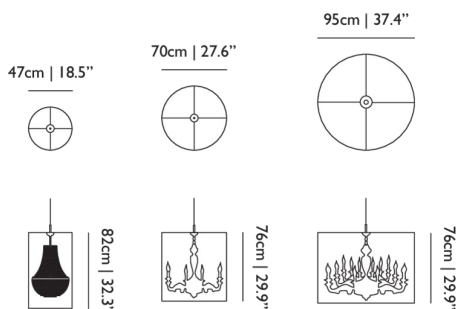

Black

CANOPY

Chrome Canopy

Light Shade Shade / Light Shade Shade Shade 47

Dimensions

Product

WIDTH 47cm | 18.5"
HEIGHT 82cm | 32.3"
DEPTH 47cm | 18.5"
DIAMETER 47cm | 18.5"

Packaging

WIDTH 50cm | 19.7"
HEIGHT 90cm | 35.4"
CUBAGE 0.23m³ | 7.95ft³
LENGTH 50cm | 19.7"
WEIGHT 3.5kg | 7.72lbs

Technical

MATERIAL

Semi-transparent mirror film shade, metal frame structure

Light Shade Shade / Light Shade Shade Shade 70

Dimensions

Product

WIDTH 70cm | 27.6"
HEIGHT 76cm | 29.9"
DEPTH 70cm | 27.6"
DIAMETER 70cm | 27.6"

Packaging

WIDTH 73cm | 28.7"
HEIGHT 84cm | 33.1"
CUBAGE 0.45m³ | 15.81ft³
LENGTH 73cm | 28.7"
WEIGHT 4kg | 8.82lbs

Technical

MATERIAL

Semi-transparent mirror film shade, metal frame structure

Light Shade Shade / Light Shade Shade Shade 95

Dimensions

Product

WIDTH 95cm | 37.4"
HEIGHT 76cm | 29.9"
DEPTH 95cm | 37.4"
DIAMETER 95cm | 37.4"