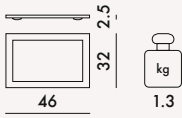

DUNE 2009

Design Mario Bellini

1200