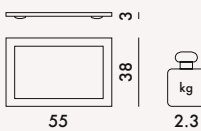

1211

MATERIAL

Metallic PMMA

METALLIC

XX
Chrome